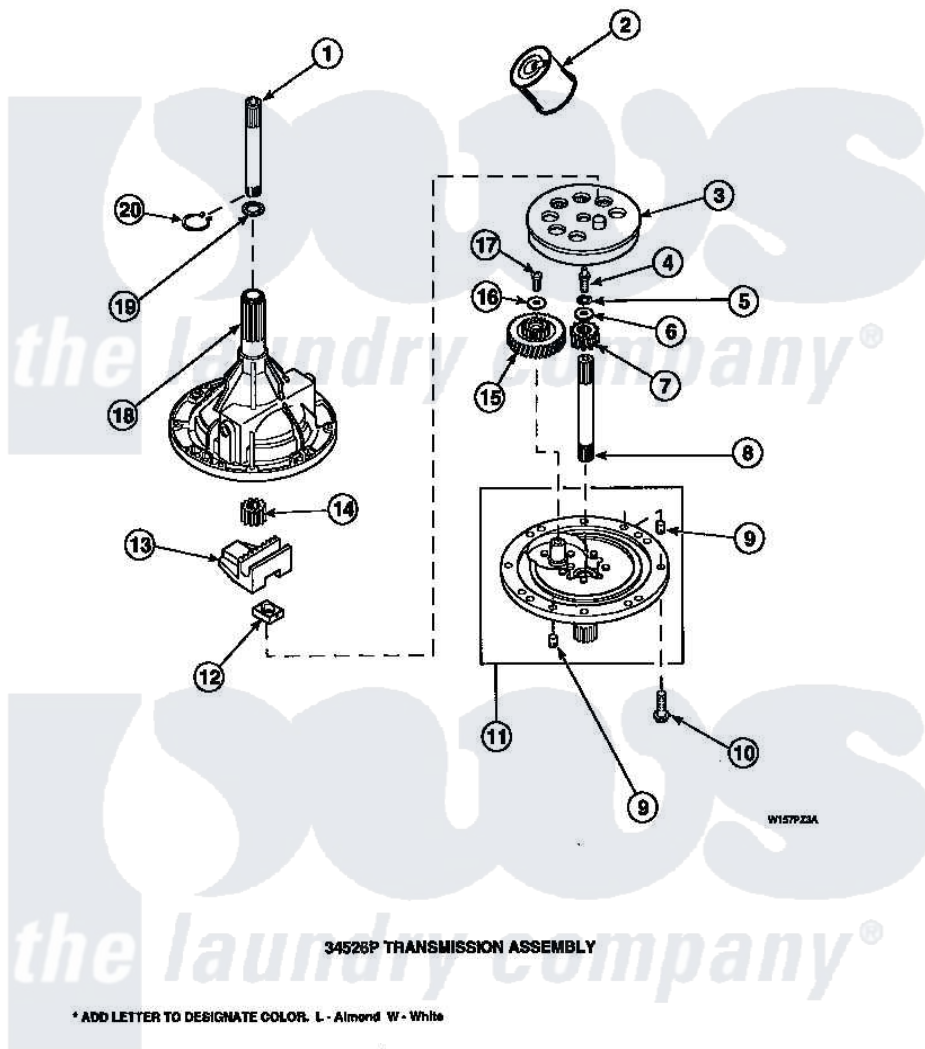

Amana LW8203W2B (BOM: PLW8203W2 A) 01 - 34526P TRANSMISSION ASSY

Amana Residential Amana LW8203W2B (BOM: PLW8203W2 A) Washer Parts Parts Diagram 01 - 34526P TRANSMISSION ASSY

[Click on the part number to view part](#)

Item	Original Part Number	Replaced By	Status	Part Description
1	Y36570			Shaft, Output
2	27243P			Oil, CW Transmission F-
3	26577			Assembly, Gear And Stud
4	27030		Not Available	SCREW, 1/4-20 SPECIAL
5	21456			Lockwasher, 1/4 Intshkp
6	26509	40041501		Washer
7	36562			Pinion, Drive
8	34853			Shaft, Input
9	27172			Pin, Dowel
10	32814		Not Available	SCREW, 1/4-20X7/8 SERRA
11	38290			Assembly, Cover
12	26493			Slide
13	Y31526			Rack
14	27003			Pinion, Agitator
15	29161			Gear, Reduction

16	29260	Not Available	WASHER
17	29273		Screw, 1/4-20 X 3/8
18	33223	Not Available	ASSY, TRANSMISSION CASE
19	35092		Washer, 3628id X 1.00 X .056
20	27197		Ring, Retaining
NI	37577P	Not Available	SEALANT