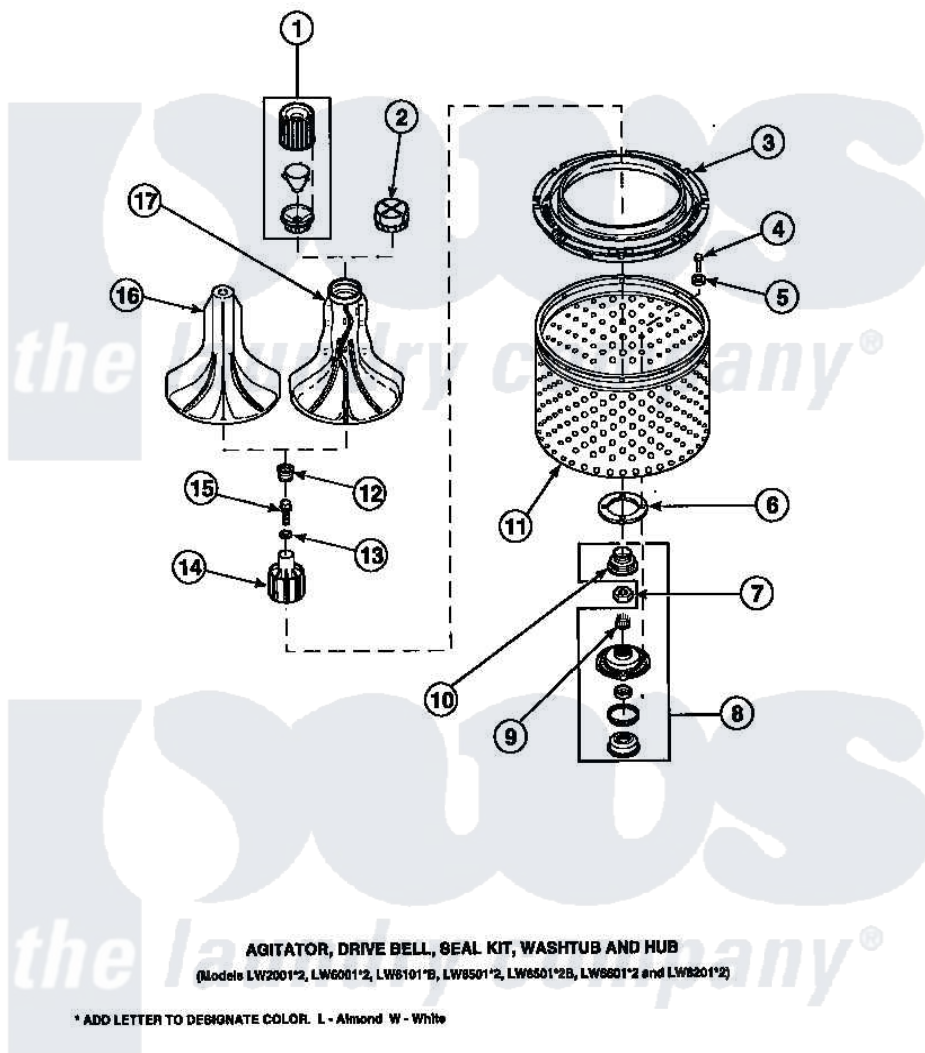

Amana LW8203W2B (BOM: PLW8203W2 A) 02 - AGITATOR/DRIVE BELL/SEAL KIT/TUB & HUB

Amana Residential Amana LW8203W2B (BOM: PLW8203W2 A) Washer Parts Parts Diagram 02 - AGITATOR/DRIVE BELL/SEAL KIT/TUB & HUB
 Click on the part number to view part

Item	Original Part Number	Replaced By	Status	Part Description
1	36542	40002101W		Assembly, Fabric Softner
2	36515			Cap, Agitator
3	35035			Guard, Clothes
4	27202	W10116787		Screw
5	28094			Gasket
7	Y29220	40016301		Nut, Lock
9	29728	40008301		Insert, Spline
10	36425	40016101		Seal, Bell Drive
12	36511	40008401		Plug, Bell
13	36472			O-Ring
15	34288	40065102		Screw, Shoulder 1/4
16	33513			Agitator, Short-Coin