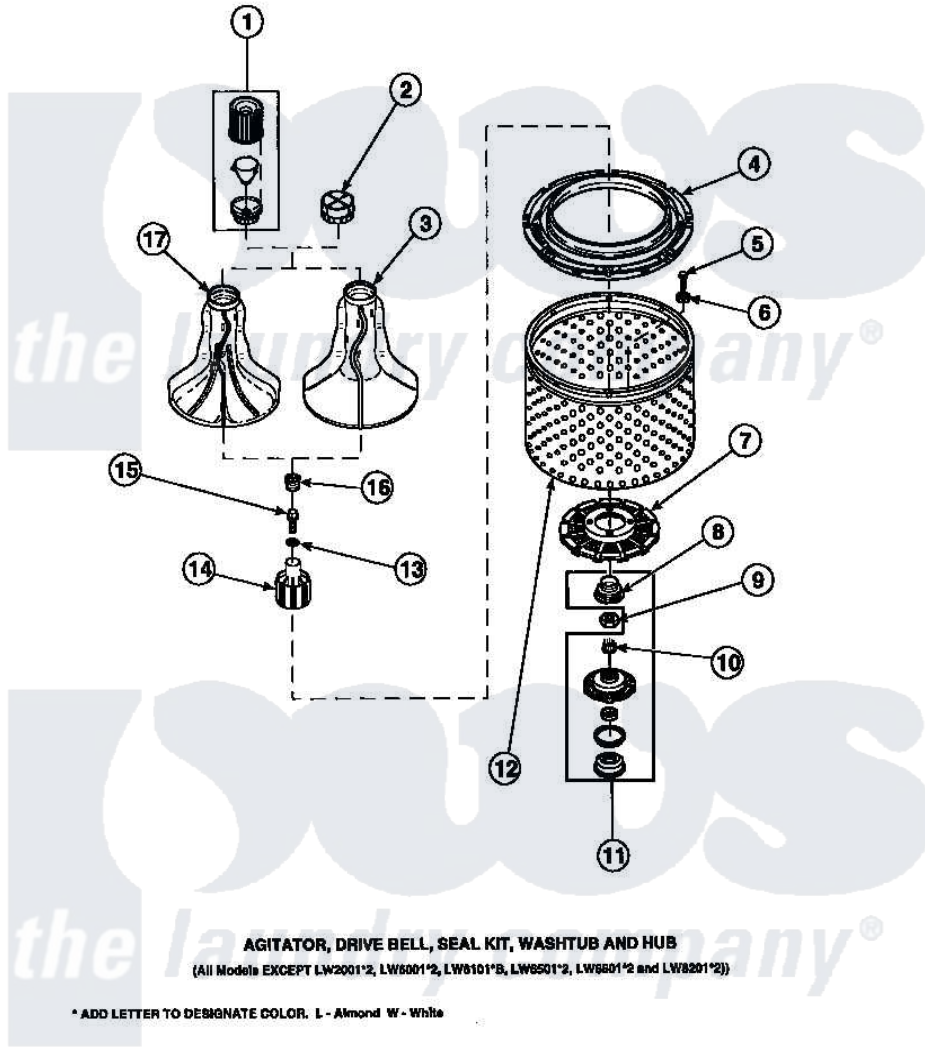

Amana LW8203W2B (BOM: PLW8203W2 A) 03 - AGITATOR/DRIVE BELL/SEAL KIT/TUB & HUB

Amana Residential Amana LW8203W2B (BOM: PLW8203W2 A) Washer Parts Parts Diagram 03 - AGITATOR/DRIVE BELL/SEAL KIT/TUB & HUB
 Click on the part number to view part

Item	Original Part Number	Replaced By	Status	Part Description
1	36542	40002101W		Assembly, Fabric Softner
2	36515			Cap, Agitator
3	36507	40000501W		Agitator, Flex Vane
4	35035			Guard, Clothes
5	27202	W10116787		Screw
6	28094			Gasket
7	32998	39371		Filter Lin
8	36425	40016101		Seal, Bell Drive
9	Y29220	40016301		Nut, Lock
10	29728	40008301		Insert, Spline
11	495P3	R9900552		Hub And Seal
12	33501P	R9900144		Kit- Wash
13	36472			O-Ring
14	36443P	R9900189		Kit, Drive Bell And Seal
15	34288	40065102		Screw, Shoulder 1/4