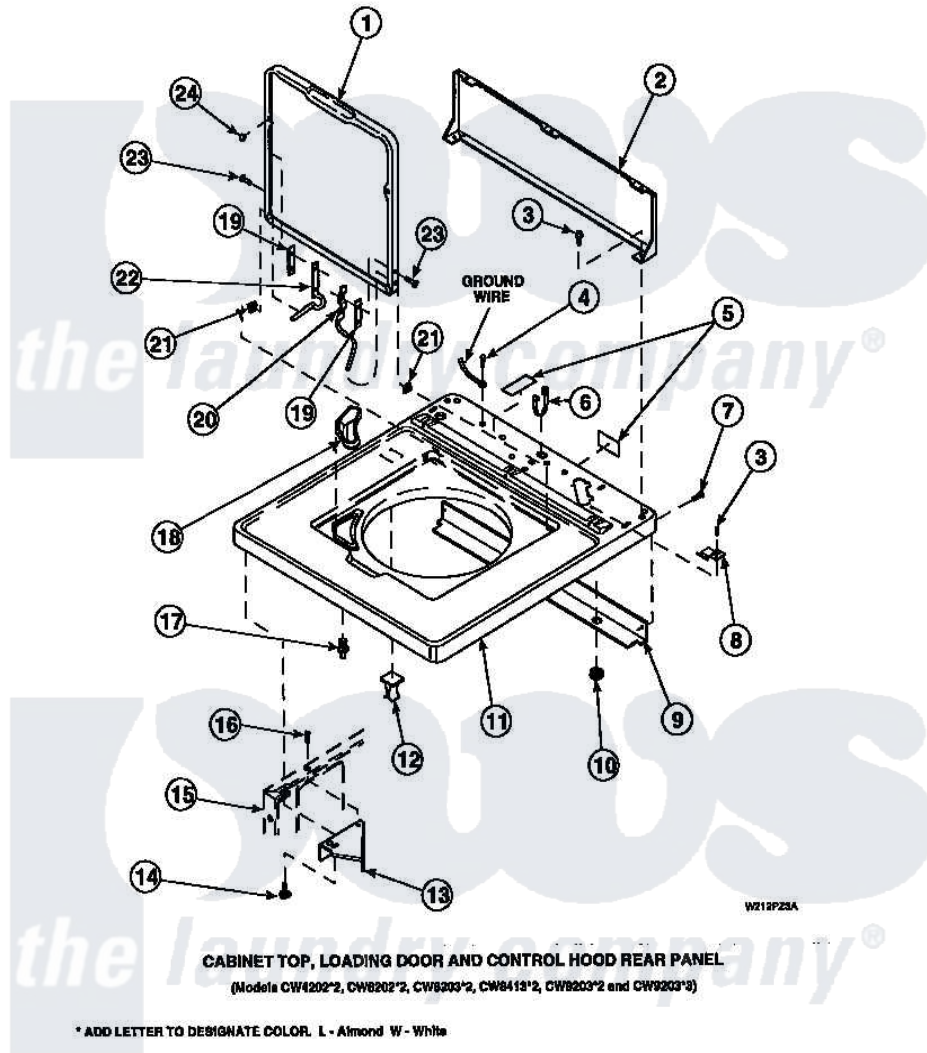

Amana LW8203W2B (BOM: PLW8203W2 A) 05 - CAB TOP/LOADING DR & CTRL HOOD REAR PAN

Amana Residential Amana LW8203W2B (BOM: PLW8203W2 A) Washer Parts Parts Diagram 05 - CAB TOP/LOADING DR & CTRL HOOD REAR PAN
 Click on the part number to view part

Item	Original Part Number	Replaced By	Status	Part Description
2	34903		Not Available	PANEL, BACK HOOD (USE 37782)
3	23962	W10116760		Screw
4	52909			Screw, 10B-16 X 1/2 HeX
6	21903	211881		Grommet, Cord Part Not Used-Gas Models Only
7	27196	27001200		Screw
8	35887	40063901		Clip, Hold Down
11	34902P		Not Available	TOP
12	36519		Not Available	CLIP
13	36034			Bracket, Director-Module
14	Y31644	27001200		Screw
15	34475P		Not Available	CABINET
16	36035		Not Available	SCREW,8-18X3/8 PHIL FLT HD
17	56534			Barrel, Support

18	34776	Not Available	DISPENSER,BLEACH
19	34338		Gasket, Hinge
20	36437		Hinge, Lid R
21	33446	40008201	Bushing, Hinge
22	36513		Hinge, Left
23	34337	W10119828	Screw, Lid Hinge Mounting
24	21685	40038001	Bumper