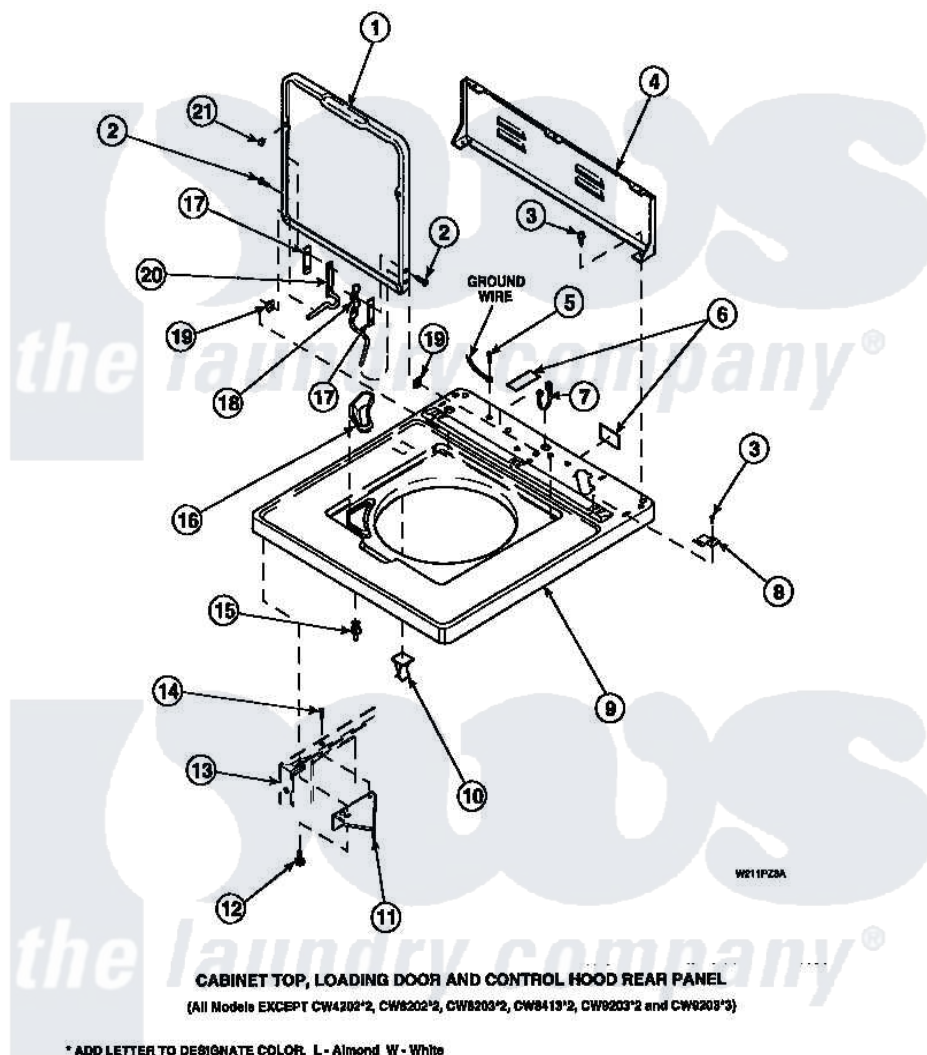

Amana LW8203W2B (BOM: PLW8203W2 A) 06 - CAB TOP/LOADING DR & CTRL HOOD REAR PAN

Amana Residential Amana LW8203W2B (BOM: PLW8203W2 A) Washer Parts Parts Diagram 06 - CAB TOP/LOADING DR & CTRL HOOD REAR PAN
 Click on the part number to view part

Item	Original Part Number	Replaced By	Status	Part Description
1	33541P		Not Available	LID
2	34337	W10119828		Screw, Lid Hinge Mounting
3	23962	W10116760		Screw
4	34903		Not Available	PANEL, BACK HOOD (USE 37782)
5	52909			Screw, 10B-16 X 1/2 HeX
6	24903		Not Available	STICKER,DISCONNECT POW
7	21903	211881		Grommet, Cord Part Not Used-Gas Models Only
8	35887	40063901		Clip, Hold Down
9	34902P		Not Available	TOP
10	36519		Not Available	CLIP
11	36034			Bracket, Director-Module
12	Y31644	27001200		Screw
13	34475P		Not Available	CABINET

14	36035	Not Available	SCREW,8-18X3/8 PHIL FLT HD
15	56534		Barrel, Support
16	34776	Not Available	DISPENSER,BLEACH
17	34338		Gasket, Hinge
18	36437		Hinge, Lid R
19	33446	4008201	Bushing, Hinge
20	36513		Hinge, Left
21	21685	40038001	Bumper