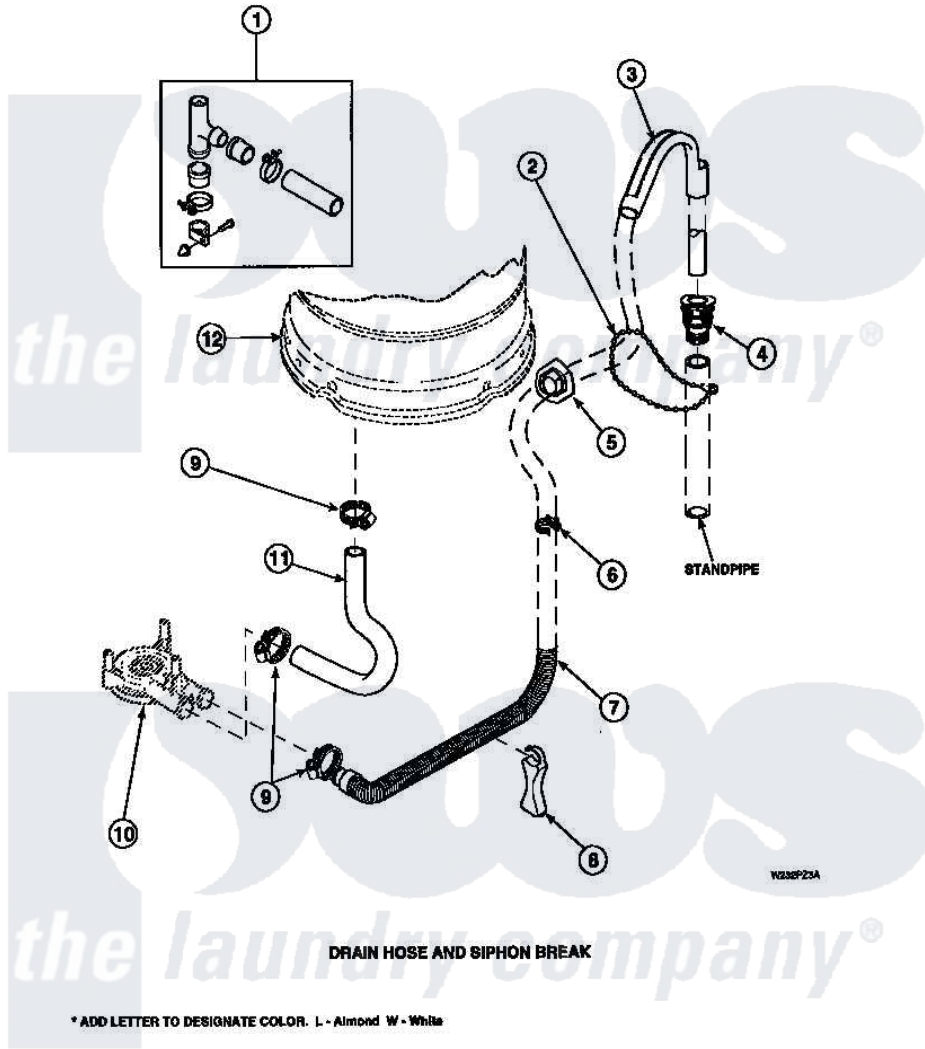

Amana LW8203W2B (BOM: PLW8203W2 A) 07 - DRAIN HOSE AND SIPHON BREAK

Amana Residential Amana LW8203W2B (BOM: PLW8203W2 A) Washer Parts Parts Diagram 07 - DRAIN HOSE AND SIPHON BREAK

Click on the part number to view part

Item	Original Part Number	Replaced By	Status	Part Description
1	562P3	76660		Break-Sphn
2	33489	8539404		Tie-Wire
3	33615	22003814		Retainer, Drain Hose
4	36878	40008101		Adapter, Standpipe
5	32219			Relief, Strain
6	36014			Clip, Retainer-Hose
7	37245	40053901		Hose, Drain
8	36522			Hose Support
"	35487			Support, Hose
9	36802	285655		Clamp, Hose
10	36863P	27001233		Pump
11	35753			Hose, Tub To Pump-Ddp
12	34438P			Assembly, Outer Tub