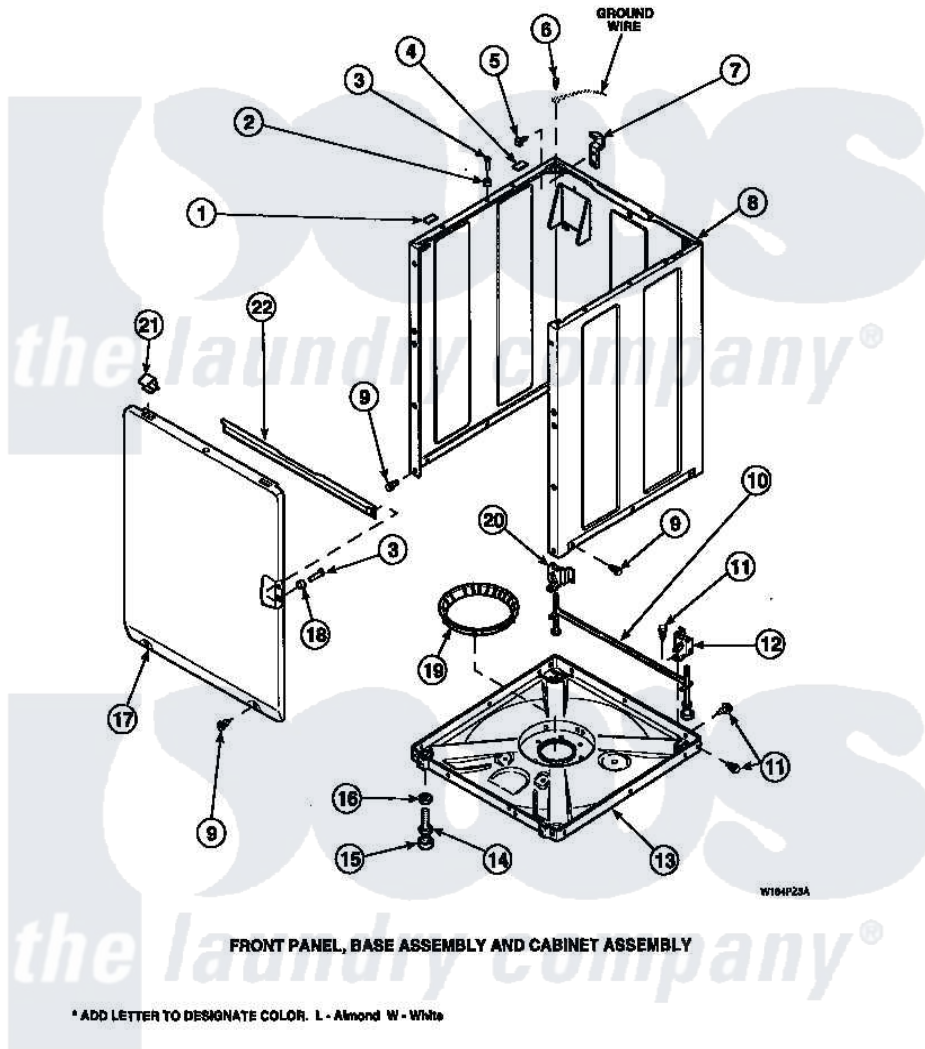

Amana LW8203W2B (BOM: PLW8203W2 A) 08 - FRONT PANEL, BASE ASSY AND CABINET ASSY

Amana Residential Amana LW8203W2B (BOM: PLW8203W2 A) Washer Parts Parts Diagram 08 - FRONT PANEL, BASE ASSY AND CABINET ASSY
 Click on the part number to view part

Item	Original Part Number	Replaced By	Status	Part Description
1	Y56128			Pad, Bumper
2	56079	505187		Locator, Panel
3	32671	Y014874		Screw, Idler Arm And Sleeve
4	36226			Pad, Bumper .25
5	34499		Not Available	SCREW, No.10B X 1/4 TAP IN HX
6	23962	W10116760		Screw
7	Y27103			Hinge, Hold-Down Lug
8	34475P		Not Available	CABINET
9	27196	27001200		Screw
10	34443			Assembly, Leg And Stabilier
11	35148		Not Available	SCREW, 1/4-14 X 3/8 HX HD
12	36036		Not Available	BRACKET, SLL-RIGHT
13	36599P			Assembly Nut/ Leg Base
"	34434P			Assembly Nut/Leg Base

14	Y34319	22003428	Leg, Adjustable
15	34318	40016001	Foot, Rubber
16	Y21899	40038101	Nut, Leg
17	34656P	Not Available	NOT GOOD No. SEE NOTE PNL, FRONT
18	28102		Locator, Panel
19	36108	Not Available	SNUBBER PAD & ISOLATOR
20	36037		Bracket, SII-Left
21	35865		Clip, Hold-Down Front Panel
22	Y35097	Not Available	BRACE, FRT PNL