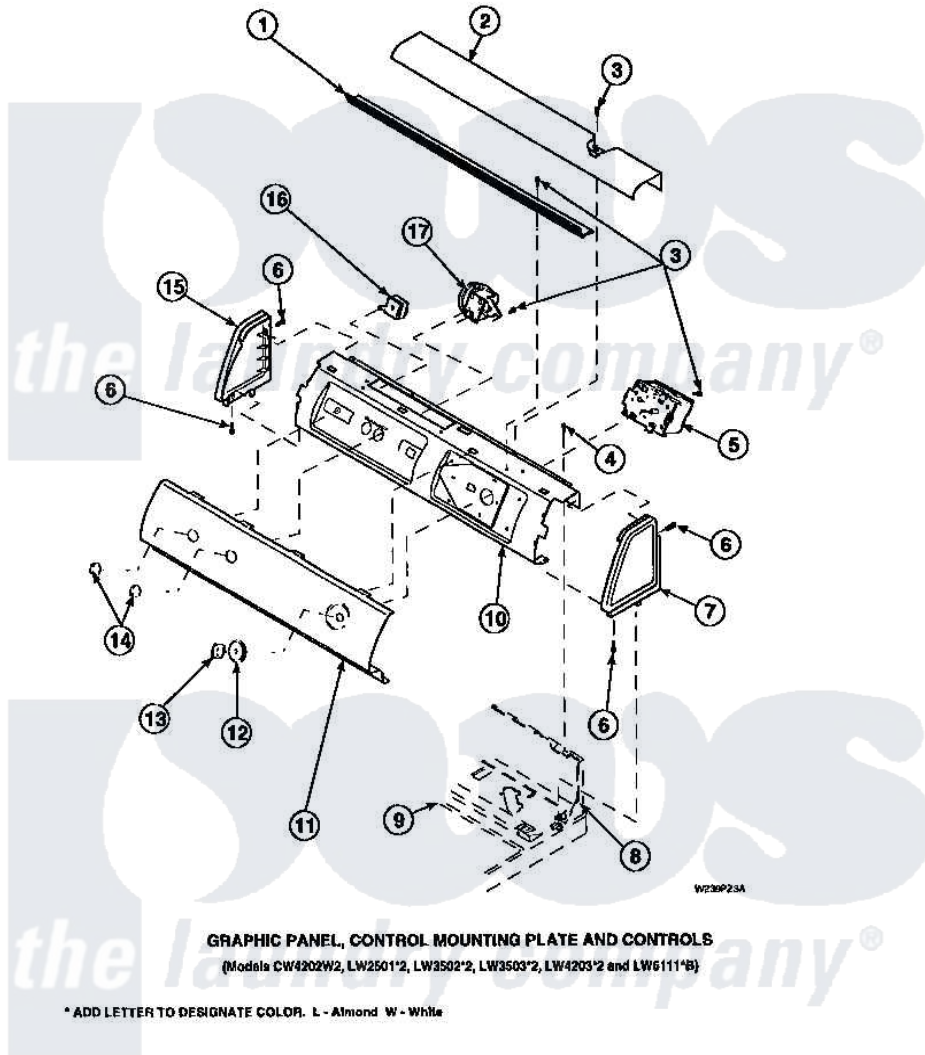

**Amana LW8203W2B (BOM: PLW8203W2 A) 09 - GRAPHIC PANEL, CTRL
MTG PLATE AND CTRLS**

Amana Residential Amana LW8203W2B (BOM: PLW8203W2 A) Washer Parts Diagram 09 - GRAPHIC PANEL, CTRL MTG PLATE AND CTRLS
Click on the part number to view part

Item	Original Part Number	Replaced By	Status	Part Description
1	Y34826		Not Available	DIFFUSER,LAMP-CLEAR
3	23962	W10116760		Screw
4	34904	489355		Screw, 8 X 1/2
6	501086	90767		Screw, 8A X 3/8 HeX Washer Head Tapping
8	34903		Not Available	PANEL, BACK HOOD (USE 37782)
9	34902P		Not Available	TOP
10	34821		Not Available	CONTROL MOUNTING PLATE
17	36045	40055101		Switch, Pressure