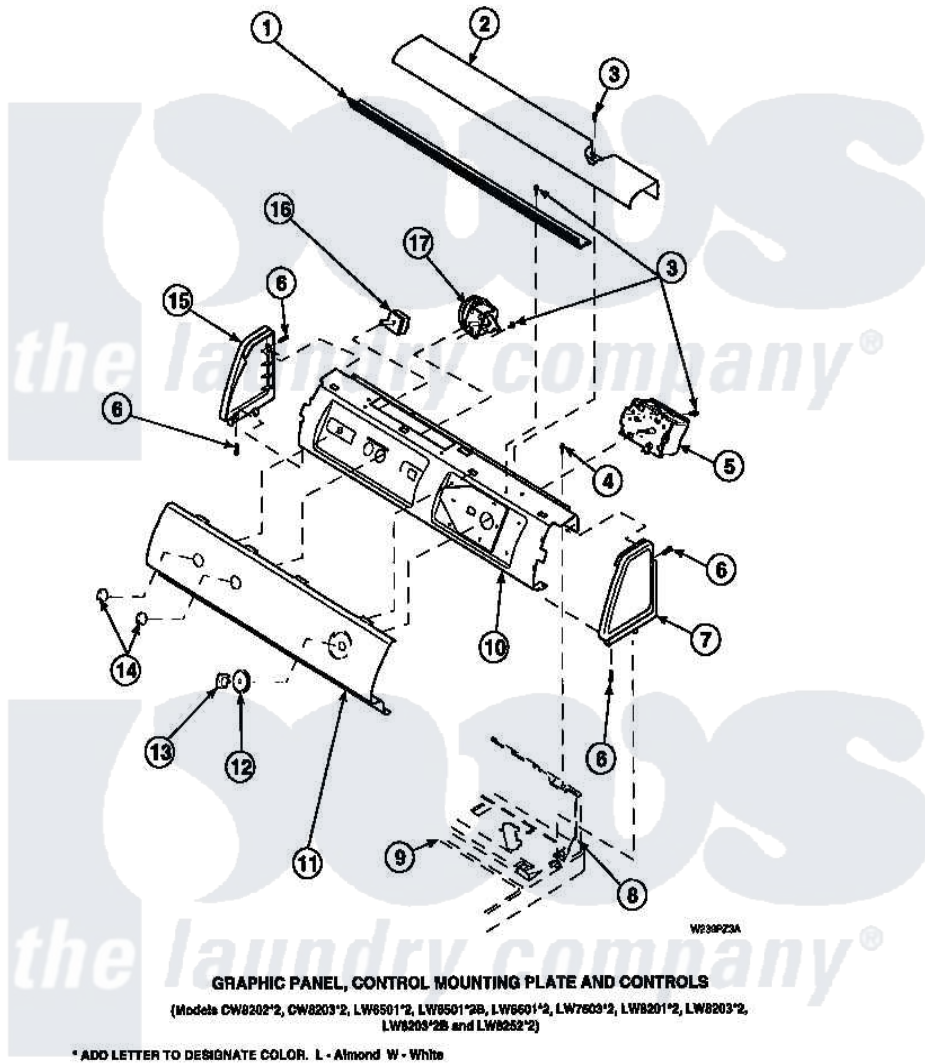

Amana LW8203W2B (BOM: PLW8203W2 A) 10 - GRAPHIC PANEL, CTRL MTG PLATE AND CTRLS

Amana Residential Amana LW8203W2B (BOM: PLW8203W2 A) Washer Parts Parts Diagram 10 - GRAPHIC PANEL, CTRL MTG PLATE AND CTRLS
 Click on the part number to view part

Item	Original Part Number	Replaced By	Status	Part Description
1	Y34826		Not Available	DIFFUSER,LAMP-CLEAR
2	34824		Not Available	TOP COVER
3	23962	W10116760		Screw
4	34904	489355		Screw, 8 X 1/2
6	501086	90767		Screw, 8A X 3/8 HeX Washer Head Tapping
7	34817		Not Available	END CAP(RIGHT)
8	34903		Not Available	PANEL, BACK HOOD (USE 37782)
9	34902P		Not Available	TOP
10	34821		Not Available	CONTROL MOUNTING PLATE
12	36700		Not Available	TIMER KNOB SKIRT
13	35333		Not Available	TIMER KNOB
14	36701		Not Available	KNOB, TEMP
15	34818		Not Available	END CAP(LEFT)