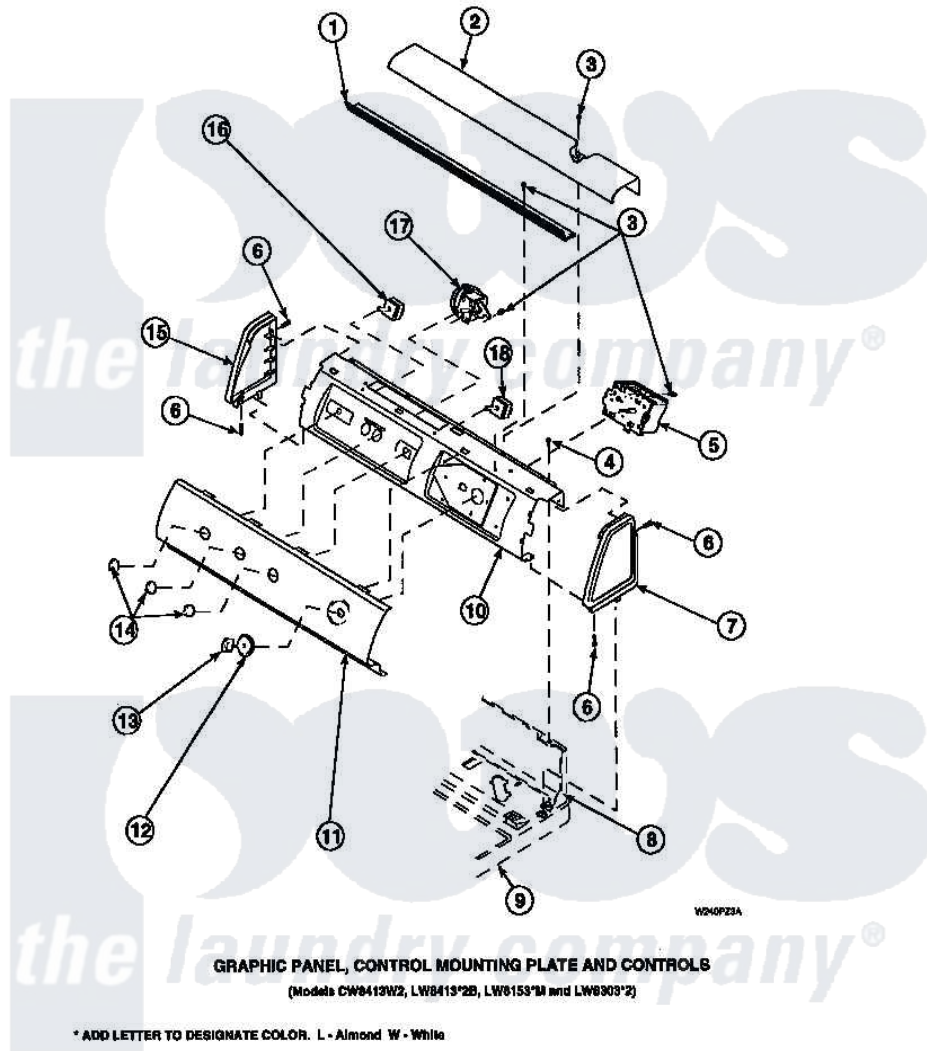

Amana LW8203W2B (BOM: PLW8203W2 A) 11 - GRAPHIC PANEL, CTRL MTG PLATE AND CTRLS

Amana Residential Amana LW8203W2B (BOM: PLW8203W2 A) Washer Parts Parts Diagram 11 - GRAPHIC PANEL, CTRL MTG PLATE AND CTRLS
 Click on the part number to view part

Item	Original Part Number	Replaced By	Status	Part Description
1	Y34826		Not Available	DIFFUSER,LAMP-CLEAR
2	34824		Not Available	TOP COVER
3	23962	W10116760		Screw
4	34904	489355		Screw, 8 X 1/2
5	36607			Timer, 4 Cycle
6	501086	90767		Screw, 8A X 3/8 HeX Washer Head Tapping
7	34817		Not Available	END CAP(RIGHT)
8	34903		Not Available	PANEL, BACK HOOD (USE 37782)
9	34902P		Not Available	TOP
10	34821		Not Available	CONTROL MOUNTING PLATE
11	36612			Graphic Panel
12	36700		Not Available	TIMER KNOB SKIRT
13	35333		Not Available	TIMER KNOB

14	36701	Not Available	KNOB, TEMP
15	34818	Not Available	END CAP(LEFT)
16	36335	40046601	Switch, Temperature Select
17	35118	40039501	Switch, Speed
18	36045	40055101	Switch, Pressure