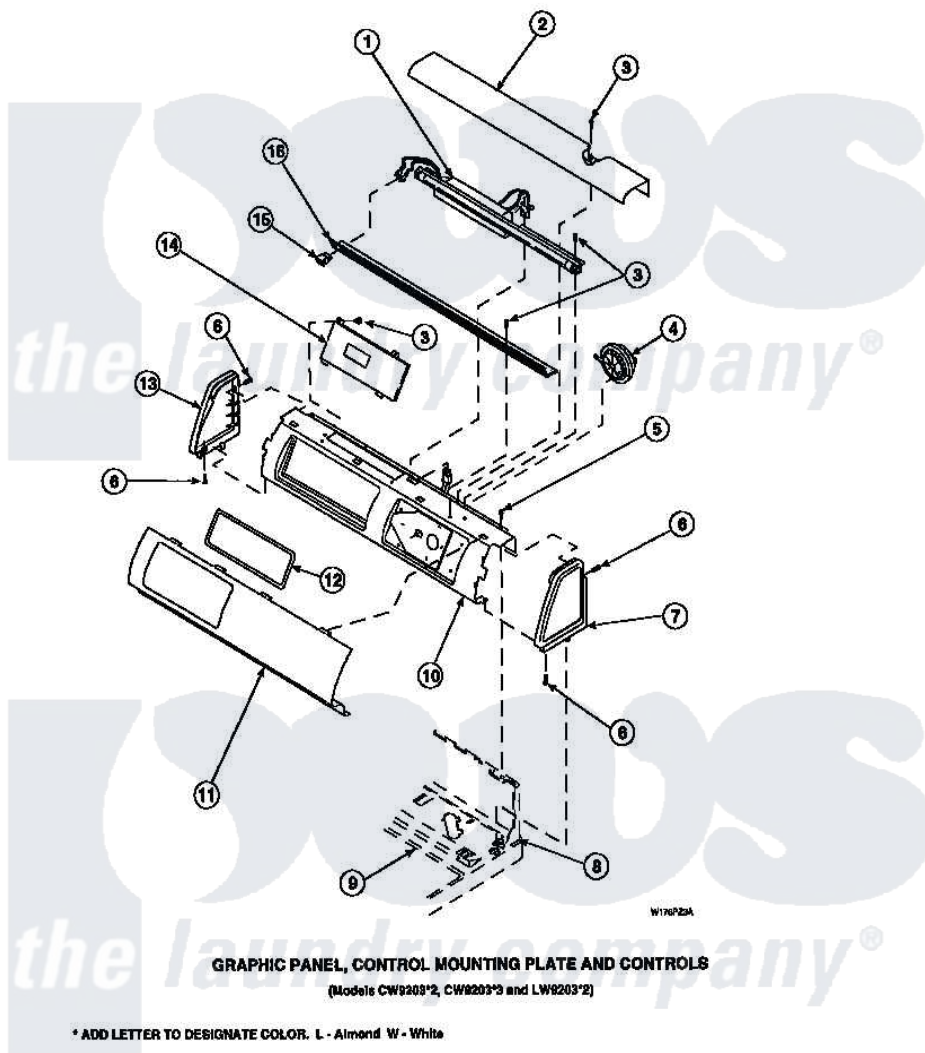

**Amana LW8203W2B (BOM: PLW8203W2 A) 12 - GRAPHIC PANEL, CTRL MTG PLATE AND CTRLS**

Amana Residential Amana LW8203W2B (BOM: PLW8203W2 A) Washer Parts Parts Diagram 12 - GRAPHIC PANEL, CTRL MTG PLATE AND CTRLS  
 Click on the part number to view part

Item	Original Part Number	Replaced By	Status	Part Description
2	34824		Not Available	TOP COVER
3	23962	<a href="#">W10116760</a>		Screw
5	34904	<a href="#">489355</a>		Screw, 8 X 1/2
6	501086	<a href="#">90767</a>		Screw, 8A X 3/8 HeX Washer Head Tapping
7	34817		Not Available	END CAP(RIGHT)
8	34903		Not Available	PANEL, BACK HOOD (USE 37782)
9	34902P		Not Available	TOP
13	34818		Not Available	END CAP(LEFT)