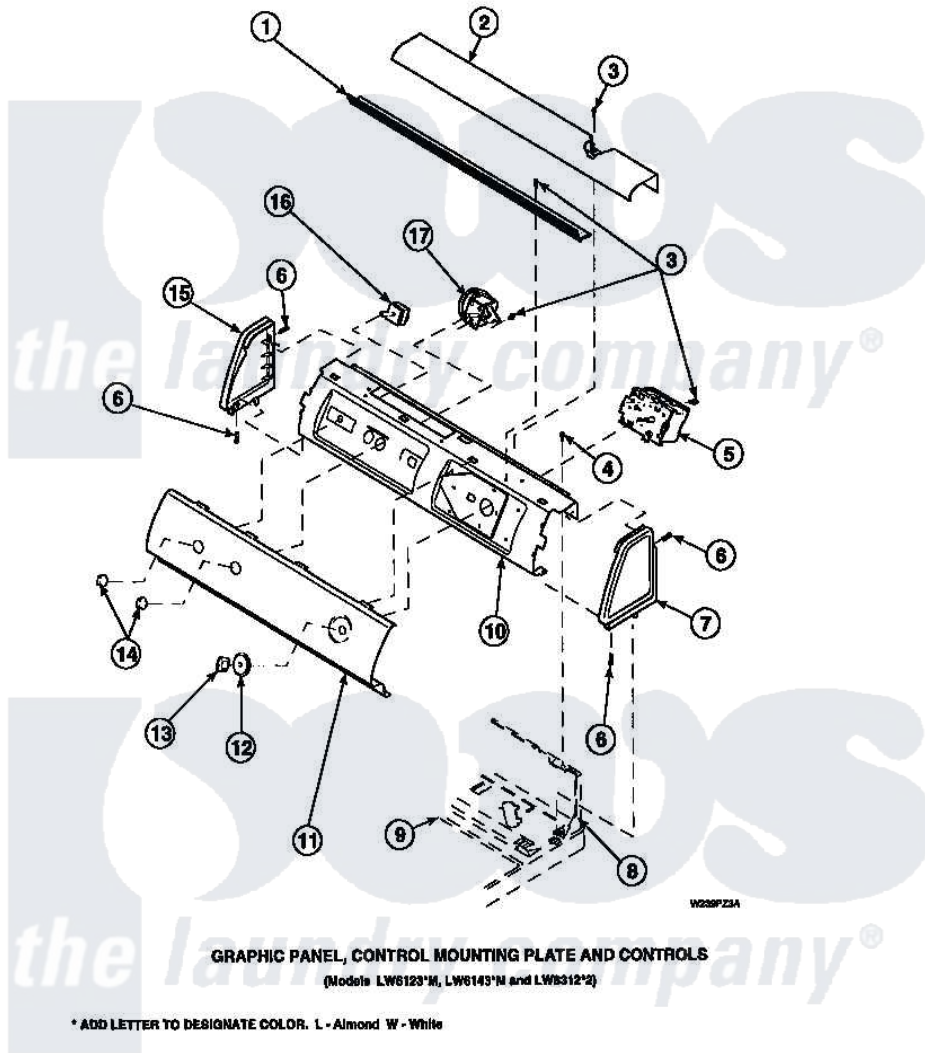

Amana LW8203W2B (BOM: PLW8203W2 A) 14 - GRAPHIC PANEL, CTRL MTG PLATE AND CTRLS

Amana Residential Amana LW8203W2B (BOM: PLW8203W2 A) Washer Parts Parts Diagram 14 - GRAPHIC PANEL, CTRL MTG PLATE AND CTRLS
 Click on the part number to view part

Item	Original Part Number	Replaced By	Status	Part Description
1	Y34826		Not Available	DIFFUSER,LAMP-CLEAR
2	34824		Not Available	TOP COVER
3	23962	W10116760		Screw
5	34904	489355		Screw, 8 X 1/2
6	501086	90767		Screw, 8A X 3/8 HeX Washer Head Tapping
7	34817		Not Available	END CAP(RIGHT)
8	34903		Not Available	PANEL, BACK HOOD (USE 37782)
9	34902P		Not Available	TOP
11	34821		Not Available	CONTROL MOUNTING PLATE
12	36700		Not Available	TIMER KNOB SKIRT
13	35333		Not Available	TIMER KNOB
14	36701		Not Available	KNOB, TEMP
15	34818		Not Available	END CAP(LEFT)