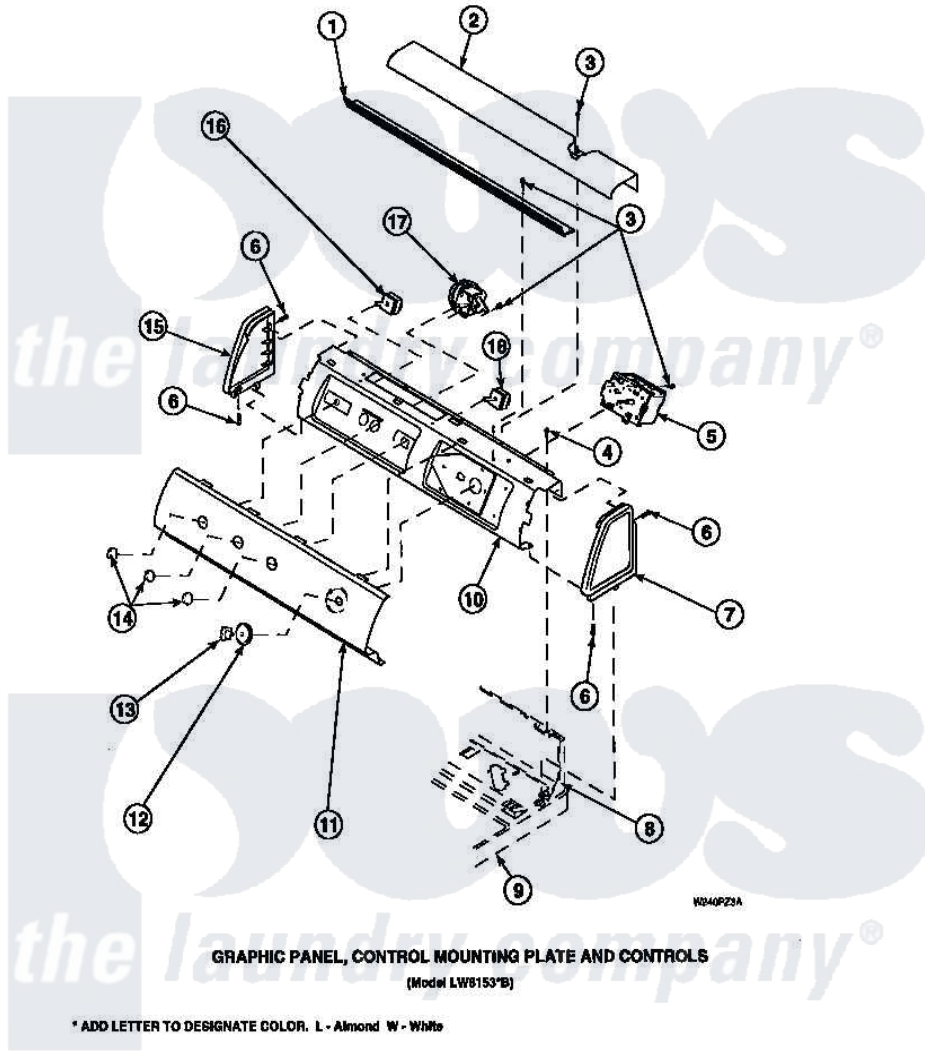

Amana LW8203W2B (BOM: PLW8203W2 A) 15 - GRAPHIC PANEL, CTRL MTG PLATE AND CTRLS

Amana Residential Amana LW8203W2B (BOM: PLW8203W2 A) Washer Parts Parts Diagram 15 - GRAPHIC PANEL, CTRL MTG PLATE AND CTRLS
Click on the part number to view part

Item	Original Part Number	Replaced By	Status	Part Description
1	Y34826		Not Available	DIFFUSER,LAMP-CLEAR
3	23962	W10116760		Screw
4	34904	489355		Screw, 8 X 1/2
5	36607			Timer, 4 Cycle
6	501086	90767		Screw, 8A X 3/8 HeX Washer Head Tapping
8	34903		Not Available	PANEL, BACK HOOD (USE 37782)
9	34902P		Not Available	TOP
10	34821		Not Available	CONTROL MOUNTING PLATE
16	36335	40046601		Switch, Temperature Select
17	36045	40055101		Switch, Pressure
18	35118	40039501		Switch, Speed