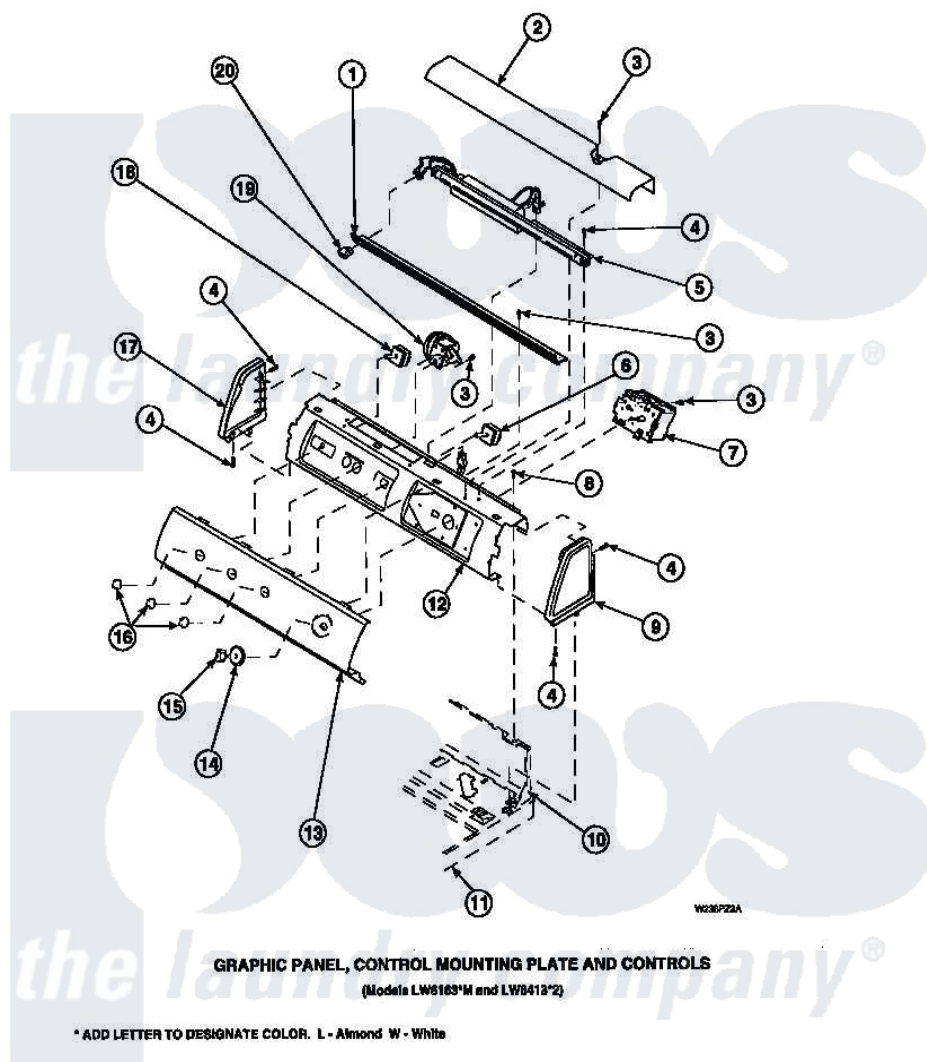

# Amana LW8203W2B (BOM: PLW8203W2 A) 16 - GRAPHIC PANEL, CTRL MTG PLATE AND CTRLS

Amana Residential Amana LW8203W2B (BOM: PLW8203W2 A) Washer Parts Parts Diagram 16 - GRAPHIC PANEL, CTRL MTG PLATE AND CTRLS  
Click on the part number to view part

Item	Original Part Number	Replaced By	Status	Part Description
2	34824		Not Available	TOP COVER
3	23962	<a href="#">W10116760</a>		Screw
4	501086	<a href="#">90767</a>		Screw, 8A X 3/8 HeX Washer Head Tapping
6	35118	<a href="#">40039501</a>		Switch, Speed
8	34904	<a href="#">489355</a>		Screw, 8 X 1/2
9	34817		Not Available	END CAP(RIGHT)
10	34903		Not Available	PANEL, BACK HOOD (USE 37782)
11	34902P		Not Available	TOP
12	34821		Not Available	CONTROL MOUNTING PLATE
14	36700		Not Available	TIMER KNOB SKIRT
15	35333		Not Available	TIMER KNOB
16	36701		Not Available	KNOB, TEMP
17	34818		Not Available	END CAP(LEFT)

18 36335  
19 36045

[40046601](#)  
[40055101](#)

Switch, Temperature Select  
Switch, Pressure