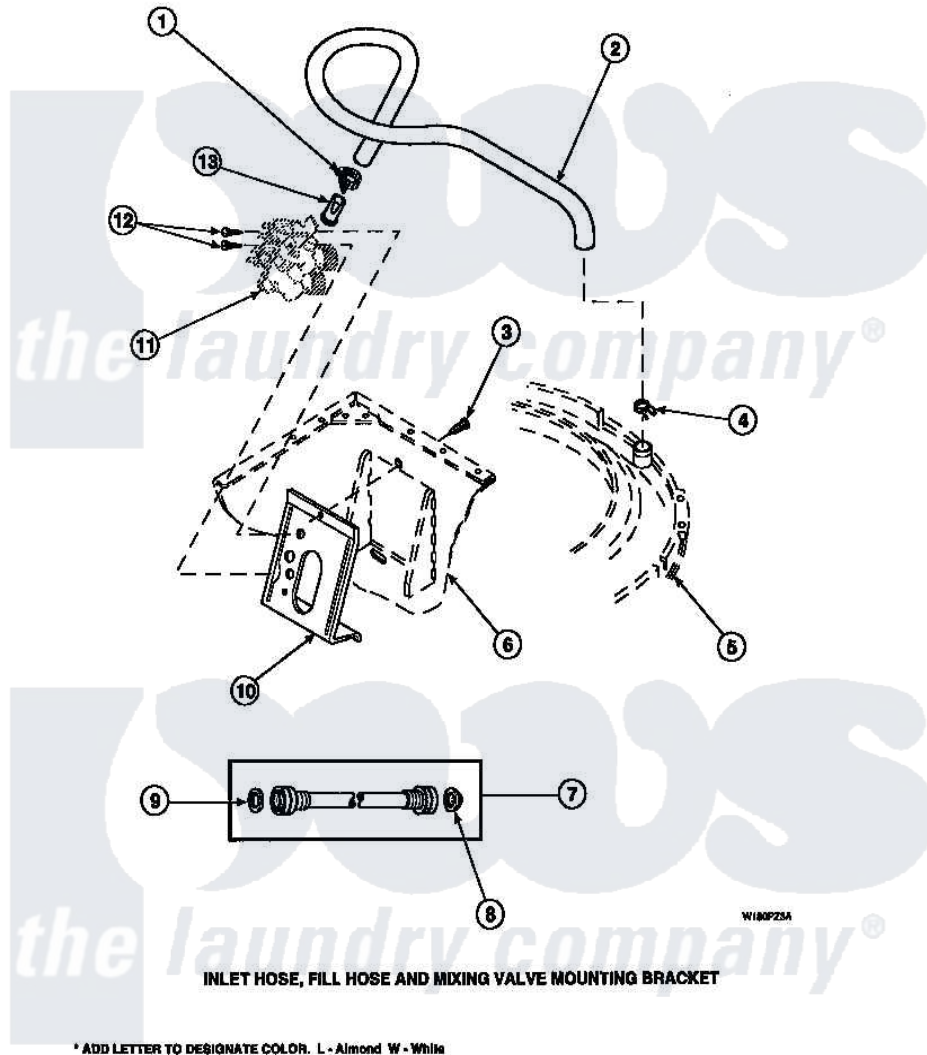

**Amana LW8203W2B (BOM: PLW8203W2 A) 17 - INLET/FILL HOSE & MIXING VLV MTG BRKT**

Amana Residential Amana LW8203W2B (BOM: PLW8203W2 A) Washer Parts Parts Diagram 17 - INLET/FILL HOSE & MIXING VLV MTG BRKT  
 Click on the part number to view part

Item	Original Part Number	Replaced By	Status	Part Description
1	36801	<a href="#">596669</a>		Clamp, Manifold
2	35874	<a href="#">38155</a>		Hose, Mix Valve To TU
3	33562	<a href="#">27001200</a>		Screw
4	<a href="#">29210</a>			Hose Clamp
5	<a href="#">36025P</a>			Assembly, Tub Coverand Gasket
6	34475P		Not Available	CABINET
7	20618	<a href="#">21001467</a>		Hose- 10'
"	20617		Not Available	HOSE, INLET (8 FT)
"	28330P	<a href="#">202860</a>		Inlet Hose Assembly
8	28605	<a href="#">22002960</a>		Strainer, Washer Inlet
9	20290	<a href="#">Y013783</a>		Washer, Inlet Hose
10	34972	<a href="#">39407</a>		Bracket, Valve
11	34963	<a href="#">34963P</a>		Valve Mixing Package
12	501086	<a href="#">00767</a>		Screw, 8A X 3/8 HeX Washer