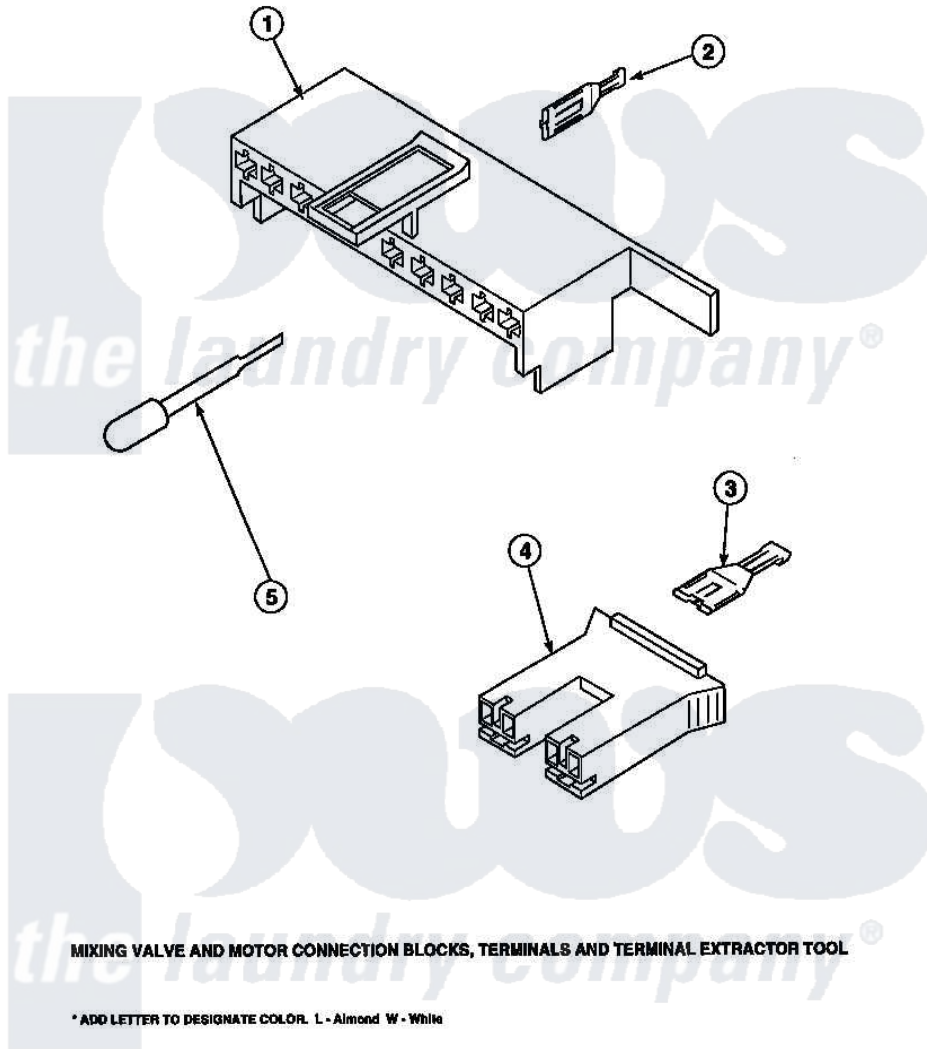

Amana LW8203W2B (BOM: PLW8203W2 A) 19 - MIXING VALVE & MOTOR
CONN BLOCKS, TERM

Amana Residential Amana LW8203W2B (BOM: PLW8203W2 A) Washer Parts Parts Diagram 19 - MIXING VALVE & MOTOR CONN BLOCKS, TERM
Click on the part number to view part

Item	Original Part Number	Replaced By	Status	Part Description
1	34677			10 Circuit Plug
2	Y00188			Molex Terminal
3	Y00121		Not Available	SPADE TERMINAL(12 GAUGE) (1/4 INCH-(2) 18 GAUGE WIRES O
4	34676			Plug
"	34675		Not Available	PLUG
5	283P4			Terminal Extractor Tool