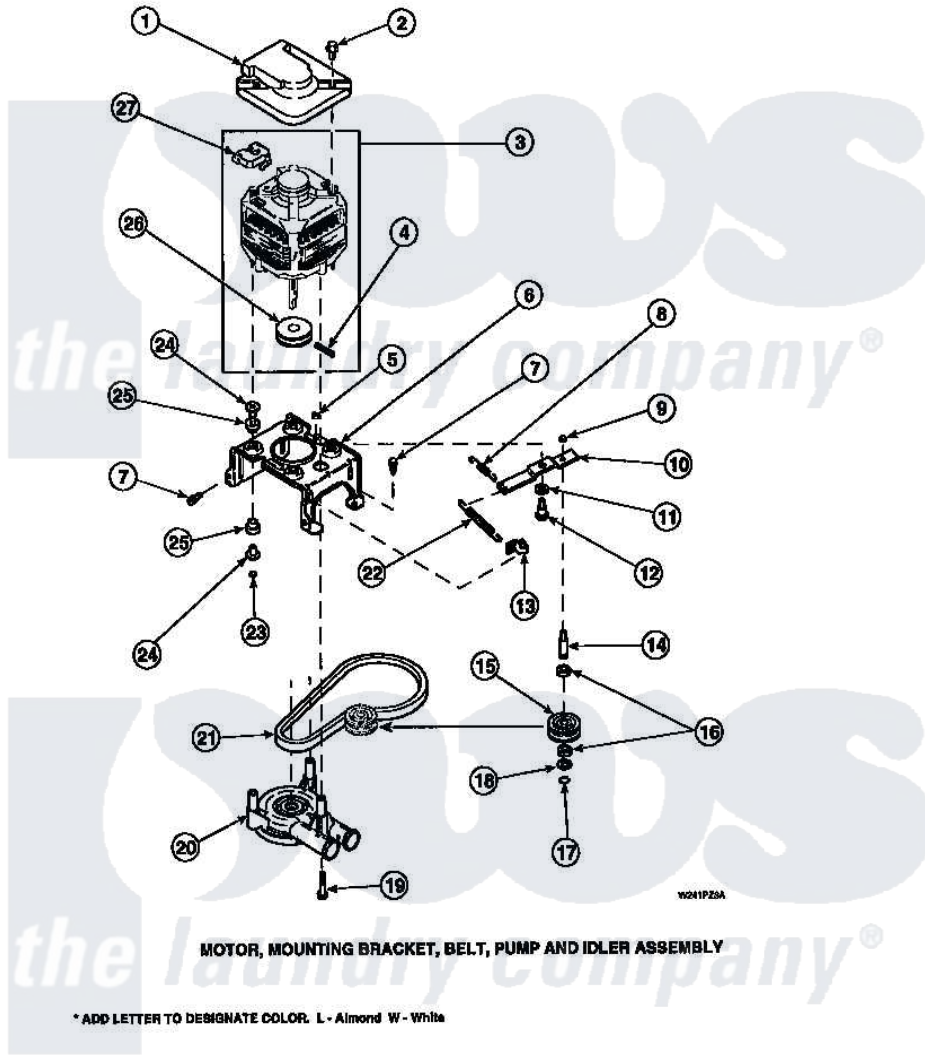

Amana LW8203W2B (BOM: PLW8203W2 A) 20 - MOTOR, MTG BRKT, BELT, PUMP & IDLER ASSY

Amana Residential Amana LW8203W2B (BOM: PLW8203W2 A) Washer Parts Parts Diagram 20 - MOTOR, MTG BRKT, BELT, PUMP & IDLER ASSY
 Click on the part number to view part

Item	Original Part Number	Replaced By	Status	Part Description
1	34754	40112301		Shield, Motor
2	36639	4312464		Screw
3	34571P	27001215		Motor W/Pulley
4	23750			Pin, Roll
5	52566	27001225		Nut, Jam Mid Lock 1/4-20
6	34890		Not Available	BRACKET,MOTOR MOUNT
"	37415P			Kit, Motor Brkt
"	37415	37415P		Kit, Motor Brkt
7	Y31645	27001200		Screw
8	30620		Not Available	SPRING,IDLER LEVER HEL
9	28803	2221070		Clamp, Nylon
10	31054	40041002		Lever, Idler
"	37443	40041002		Lever, Idler
11	81392	40054701		Washer
12	27229	40038901		Screw, 1/4-20

13	28849		Clip, Spring
14	28802		Shaft, Idler
15	28800	Not Available	WHEEL, IDLER
16	Y29443		Washer, Felt
17	23748		Ring, Retaining
18	52549		Washer, 501 ID X3/4 Odx
19	Y34565	40063701	Screw, 10-16 x 1.75
20	36863P	27001233	Pump
21	28808		Belt, Agitate And Spin
22	37366		Spring, Idler
"	37606		Spring, Idler Lever
23	35423	3400029	Nut, Adapter Plate
24	34791		Post, Mount-Motor
25	34788		Mount, Motor
26	27171	Not Available	PULLEY, MOTOR
27	35632	Not Available	SWITCH, MOTOR