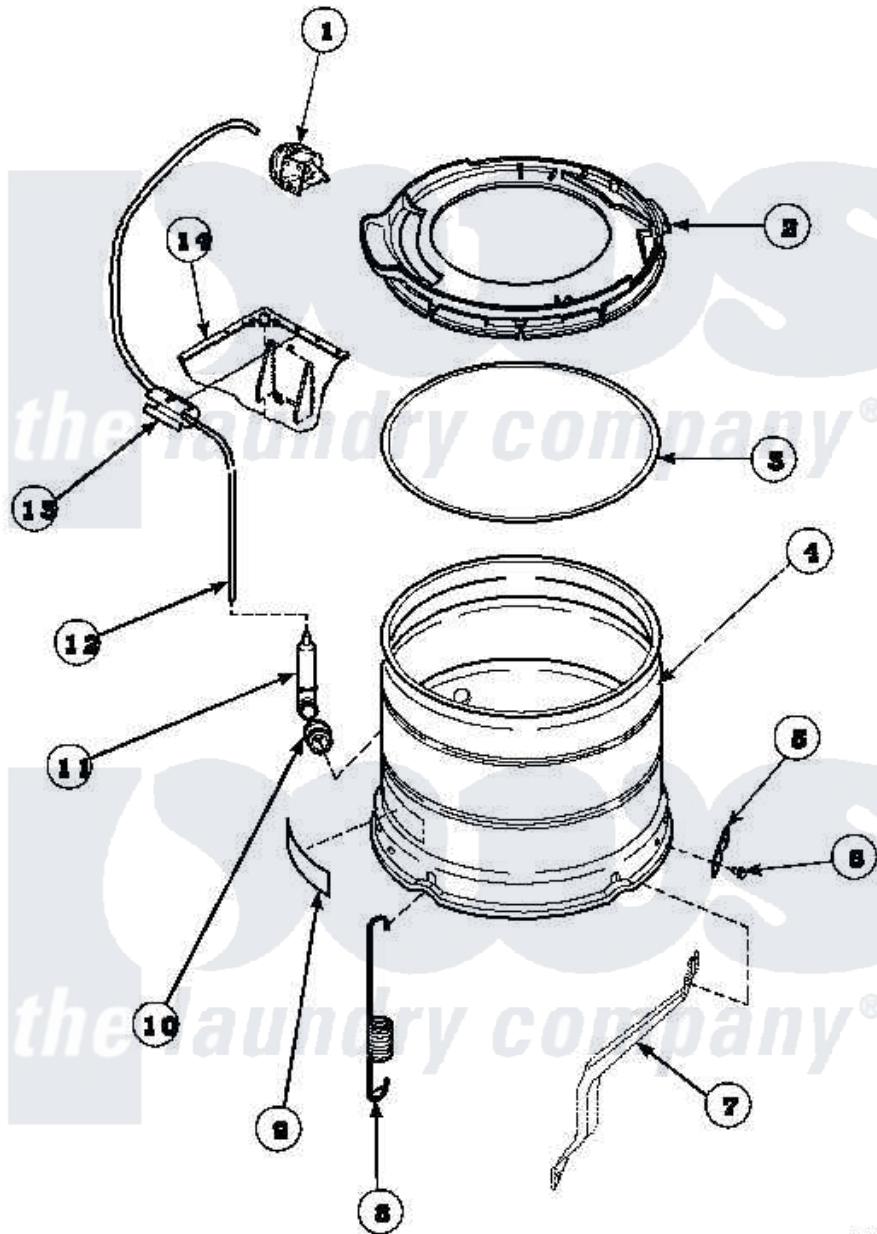

# Amana LW8203W2B (BOM: PLW8203W2 A) 21 - OUTER TUB, COVER AND PRESSURE HOSE

Amana Residential Amana LW8203W2B (BOM: PLW8203W2 A) Washer Parts Parts Diagram 21 - OUTER TUB, COVER AND PRESSURE HOSE

[Click on the part number to view part](#)

Item	Original Part Number	Replaced By	Status	Part Description
1	36045	<a href="#">40055101</a>		Switch, Pressure
2	<a href="#">36025P</a>			Assembly, Tub Cover and Gasket
3	<a href="#">32857</a>			Gasket, Tub Cover Small
4	<a href="#">34438P</a>			Assembly, Outer Tub
5	<a href="#">27926</a>			Plate, Leg .063
6	35369	<a href="#">40128701</a>		Screw, 5/16-18 X .50
7	34471		Not Available	LEG,SUPPORT
8	<a href="#">35948</a>			Spring, Leg-Large Tub
9	500049		Not Available	STICKER
10	29175	<a href="#">40037801</a>		Grommet
11	30907	<a href="#">40008501</a>		Assembly, Pressure Bulb
12	29213	<a href="#">39125</a>		Tubing 31
13	36985		Not Available	CLIP, HOSE
14	34475P		Not Available	CABINET