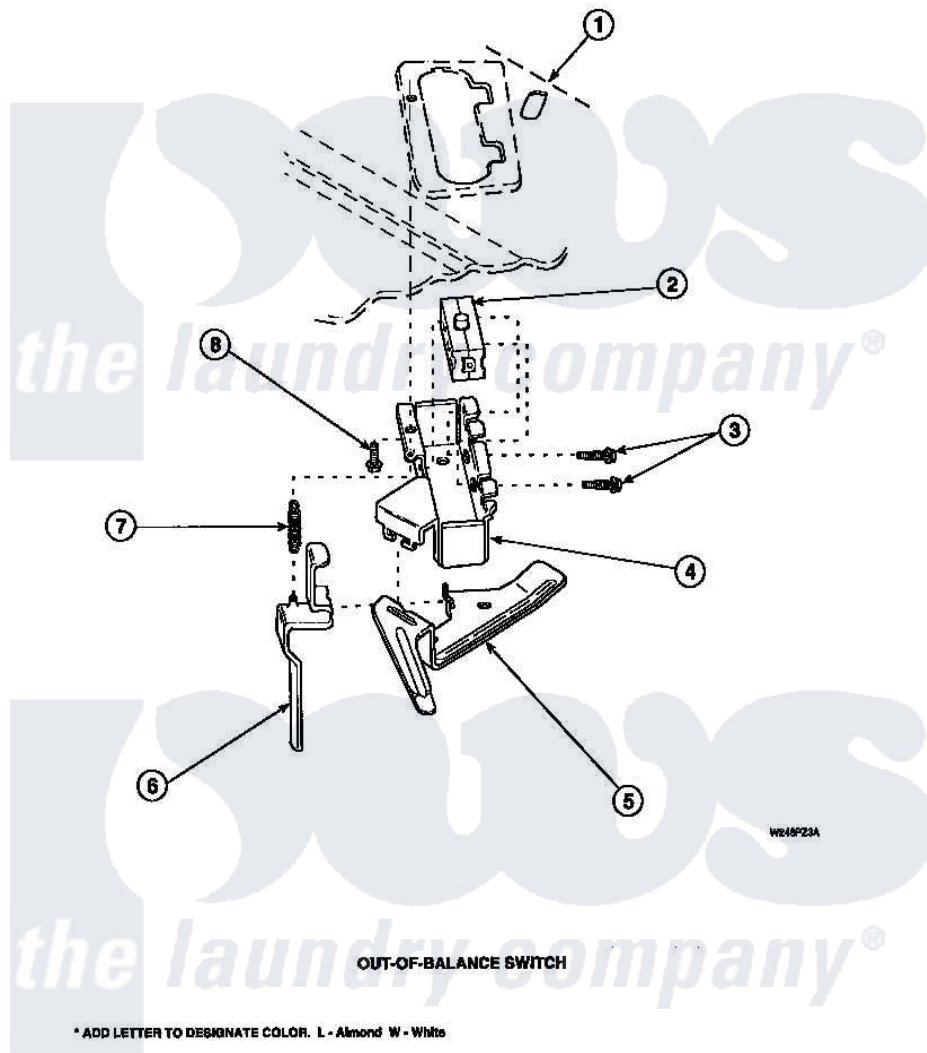

Amana LW8203W2B (BOM: PLW8203W2 A) 22 - OUT-OF-BALANCE SWITCH

Amana Residential Amana LW8203W2B (BOM: PLW8203W2 A) Washer Parts Parts Diagram 22 - OUT-OF-BALANCE SWITCH

Click on the part number to view part

Item	Original Part Number	Replaced By	Status	Part Description
1	34902P		Not Available	TOP
2	33445	27001095		Switch, Lid
3	36510			Screw
4	36497P			Kit, Switch Holder
5	33441			Arm, Actuator
6	33442			Lever, Unbalanced Load
7	33443			Spring
8	23962	W10116760		Screw