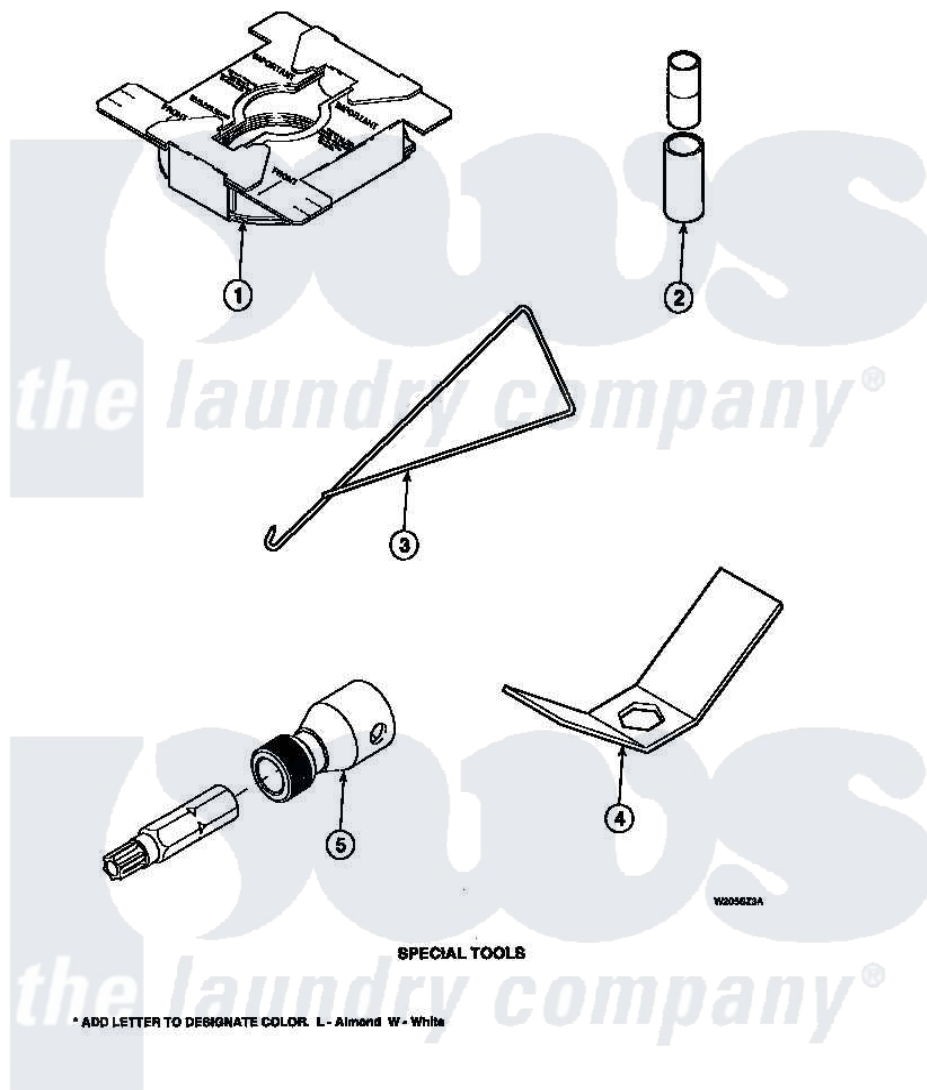

Amana LW8203W2B (BOM: PLW8203W2 A) 24 - SPECIAL TOOLS

Amana Residential Amana LW8203W2B (BOM: PLW8203W2 A) Washer Parts Parts Diagram 24 - SPECIAL TOOLS

Click on the part number to view part

Item	Original Part Number	Replaced By	Status	Part Description
1	36926		Not Available	BRACE, SHIPPING
2	242P4			Installer, Spring
3	289P4	321P4		Hook, Spring
4	237P4	306P4		Hex Wrench
5	282P4			T25 Tamper Resistant Bit
"	24161			Torx Bit Holder
NI	555P3	725P3		Kit