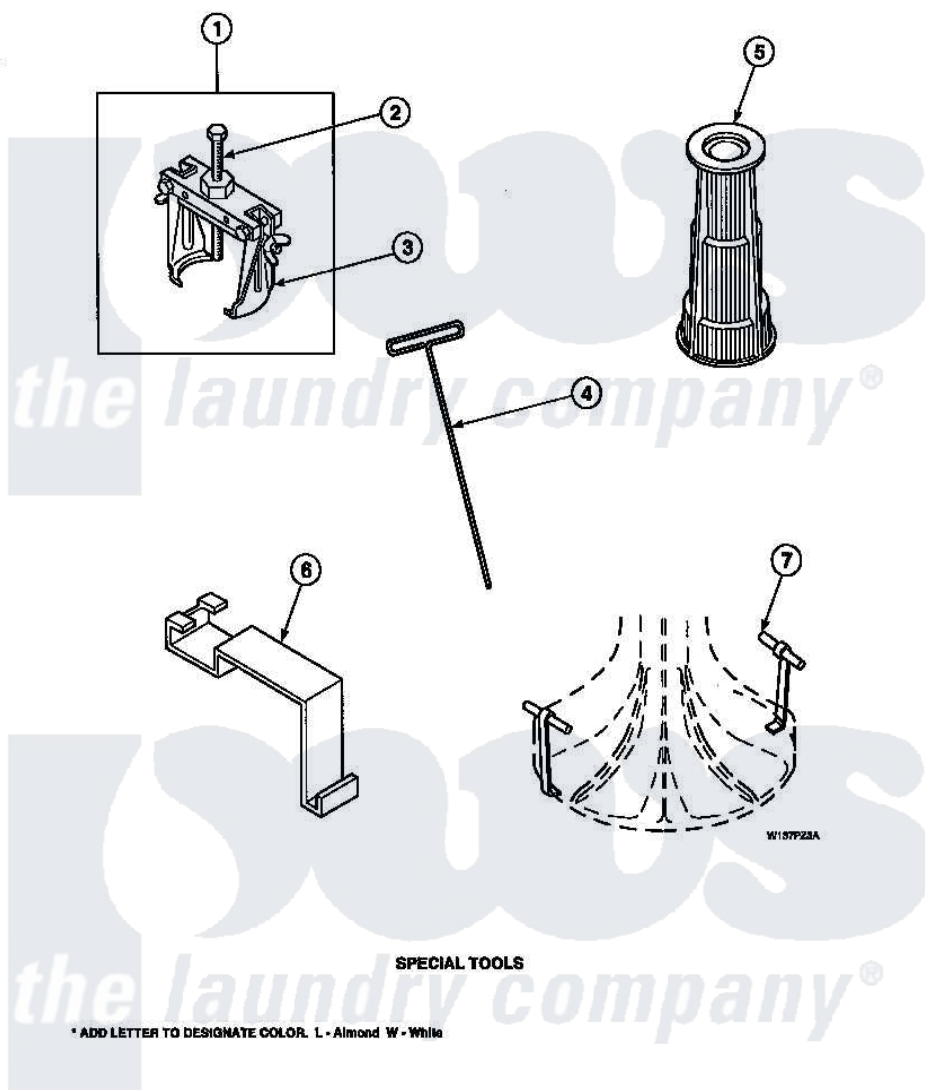

Amana LW8203W2B (BOM: PLW8203W2 A) 25 - SPECIAL TOOLS

SPECIAL TOOLS

* ADD LETTER TO DESIGNATE COLOR. L - Almond W - White

Amana Residential Amana LW8203W2B (BOM: PLW8203W2 A) Washer Parts Parts Diagram 25 - SPECIAL TOOLS

Click on the part number to view part

Item	Original Part Number	Replaced By	Status	Part Description
1	294P4			Bell Tool
2	294P4B			Drive Bell Bolt
3	294P4A			Jaw, Drive Bell Tool
4	291P4		Not Available	WRENCH, T - ALLEN
5	293P4			Seal Tool
6	273P4			Tub Cover Gasket Tool
7	254P4P			Agitator Hooks
NI	555P3	725P3		Kit