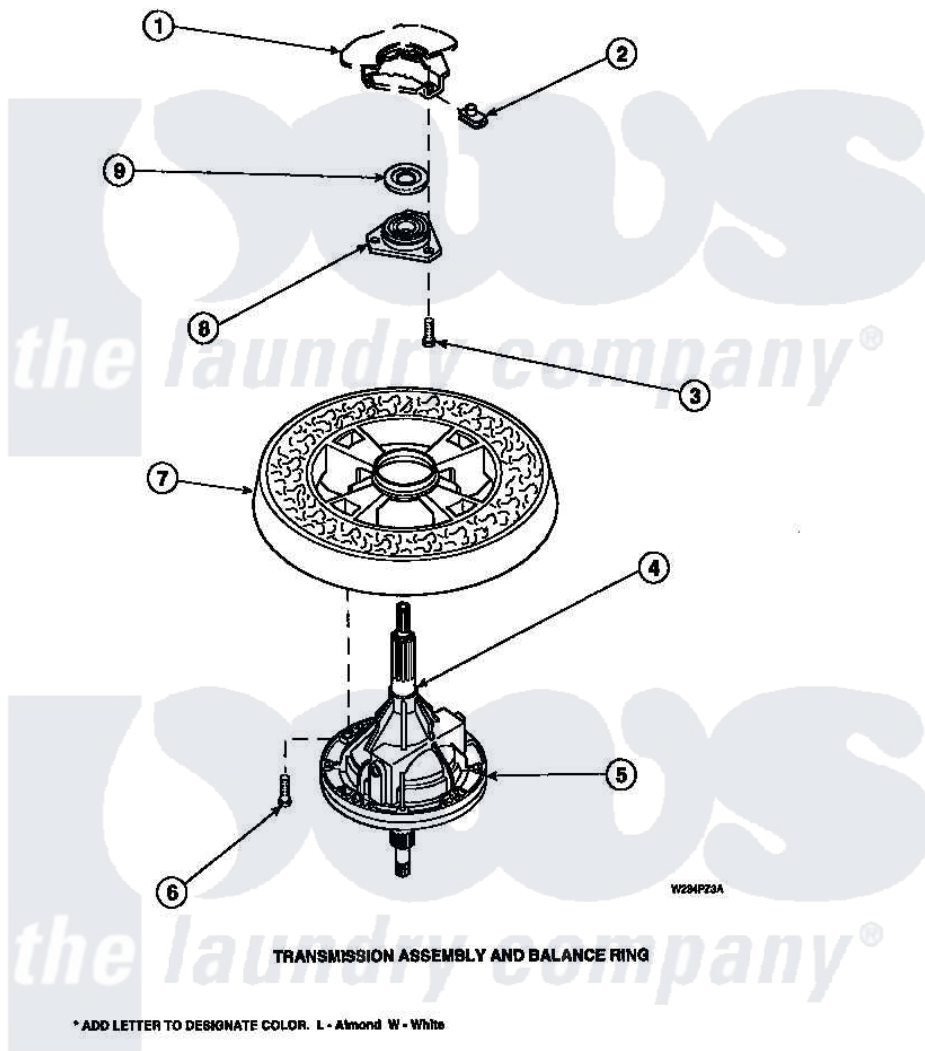

# Amana LW8203W2B (BOM: PLW8203W2 A) 27 - TRANSMISSION ASSY AND BALANCE RING

Amana Residential Amana LW8203W2B (BOM: PLW8203W2 A) Washer Parts Parts Diagram 27 - TRANSMISSION ASSY AND BALANCE RING  
 Click on the part number to view part

Item	Original Part Number	Replaced By	Status	Part Description
1	<a href="#">34438P</a>			Assembly, Outer Tub
2	<a href="#">27222</a>			Nut, Retainer 5/16-18
3	36991	<a href="#">3400500</a>		Bolt, 3405245 5/16-18 X 3/4
4	<a href="#">27604P</a>			Never-Seeze 1 Oz Tube
5	<a href="#">34526P</a>			Assembly, Transmission
6	37047		Not Available	SCREW, CAP
7	34731		Not Available	ASSY,BALANCE RING-COMPL
8	27182	<a href="#">40004201P</a>		Main Bearing Assembly
9	<a href="#">27187</a>			Flinger