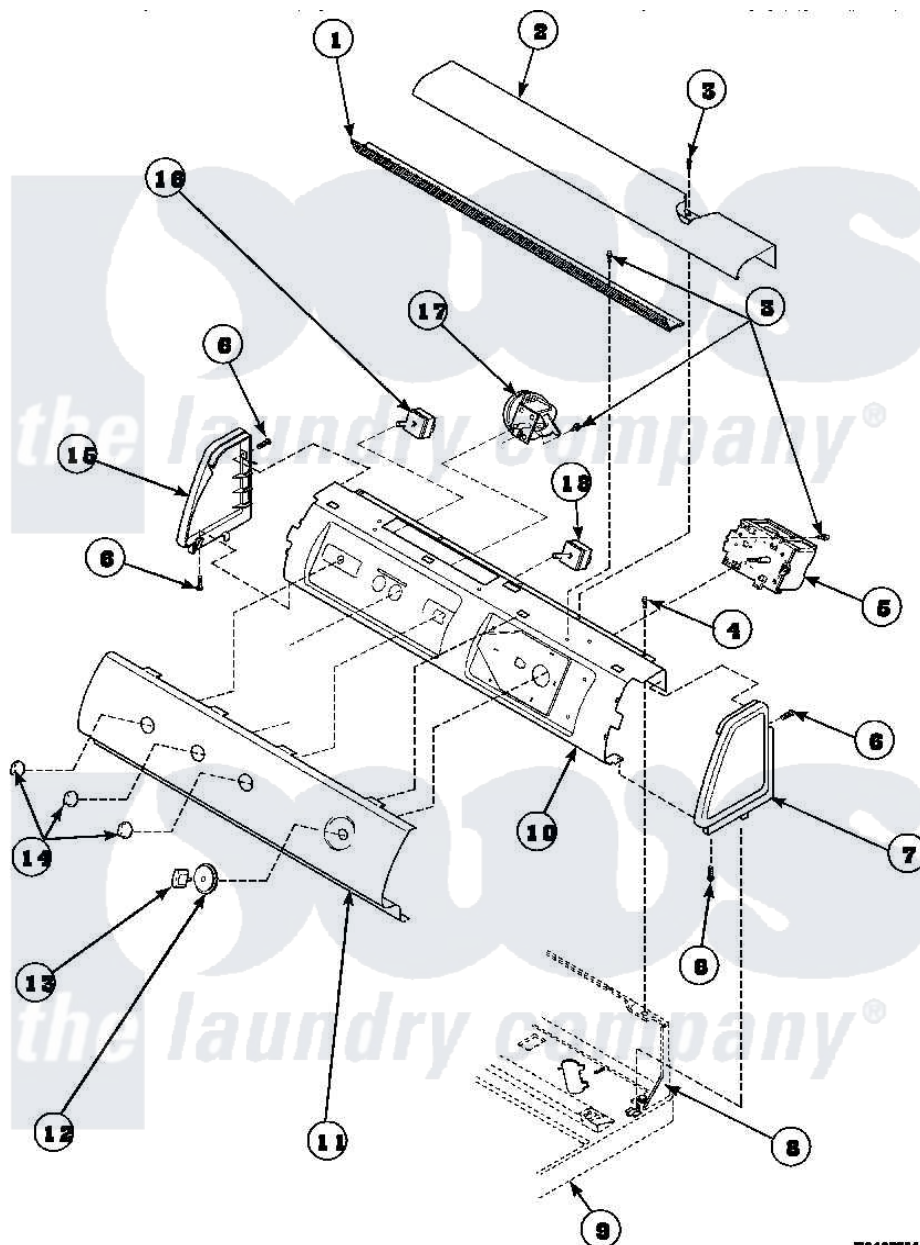

Amana LW8203W2B (BOM: PLW8203W2 B) 09 - GRAPHIC PANEL, CTRL MTG PLATE AND CTRLS

Amana Residential Amana LW8203W2B (BOM: PLW8203W2 B) Washer Parts Parts Diagram 09 - GRAPHIC PANEL, CTRL MTG PLATE AND CTRLS
 Click on the part number to view part

Item	Original Part Number	Replaced By	Status	Part Description
1	Y34826		Not Available	DIFFUSER,LAMP-CLEAR
2	34824		Not Available	TOP COVER
3	23962	W10116760		Screw
4	34904	489355		Screw, 8 X 1/2
6	501086	90767		Screw, 8A X 3/8 HeX Washer Head Tapping
7	34817		Not Available	END CAP(RIGHT)
8	37782			Control Hood Back Panel
9	34902P		Not Available	TOP
10	34821		Not Available	CONTROL MOUNTING PLATE
12	36700		Not Available	TIMER KNOB SKIRT
13	35333		Not Available	TIMER KNOB
14	36701		Not Available	KNOB, TEMP
15	34818		Not Available	END CAP(LEFT)