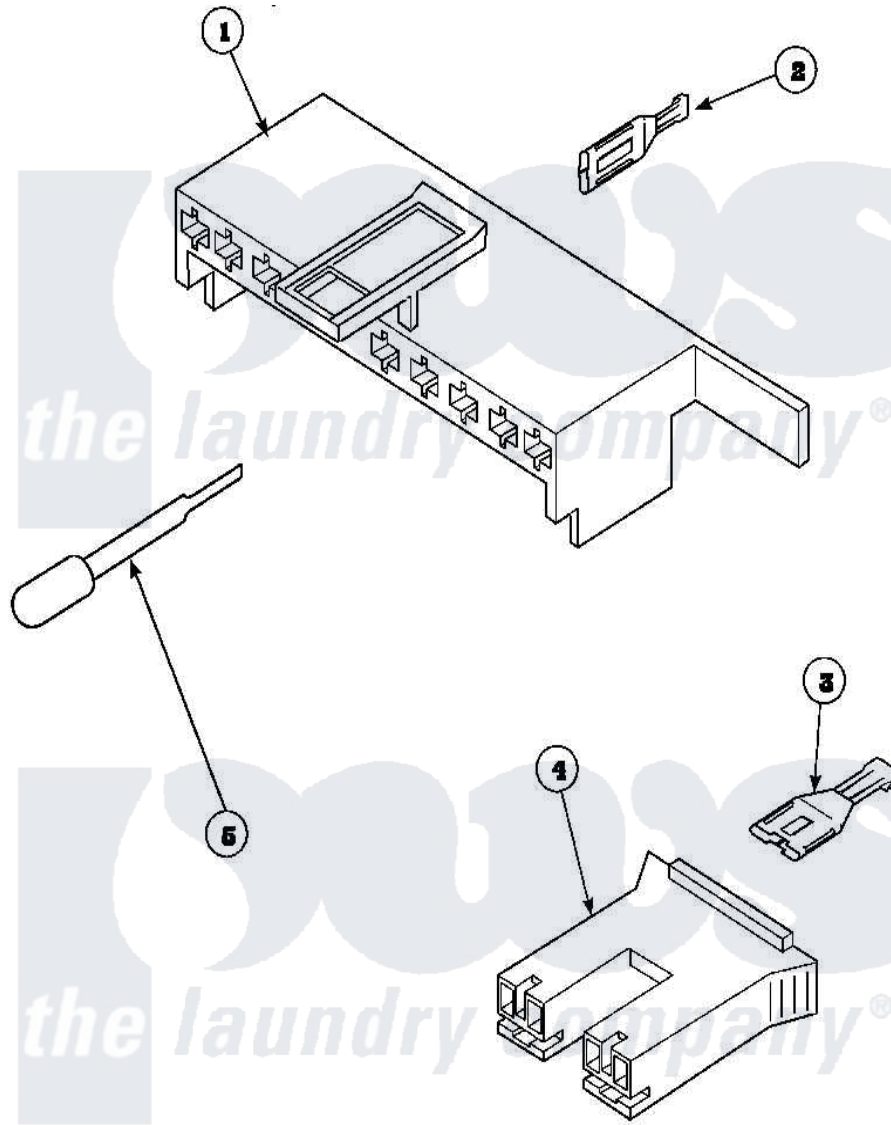

Amana LW8203W2B (BOM: PLW8203W2 B) 11 - MIXING VALVE,MOTOR CONNS,TERM,EXTRACTOR

Amana Residential Amana LW8203W2B (BOM: PLW8203W2 B) Washer Parts Parts Diagram 11 - MIXING VALVE,MOTOR CONNS,TERM,EXTRACTOR
 Click on the part number to view part

W1141928A

Item	Original Part Number	Replaced By	Status	Part Description
1	34677			10 Circuit Plug
2	Y00188			Molex Terminal
3	Y00121		Not Available	SPADE TERMINAL(12 GAUGE) (1/4 INCH-(2) 18 GAUGE WIRES O
4	34676			Plug
"	34675		Not Available	PLUG
5	283P4			Terminal Extractor Tool
NI	36484			Harness Hood
"	36278			Harness, Wire