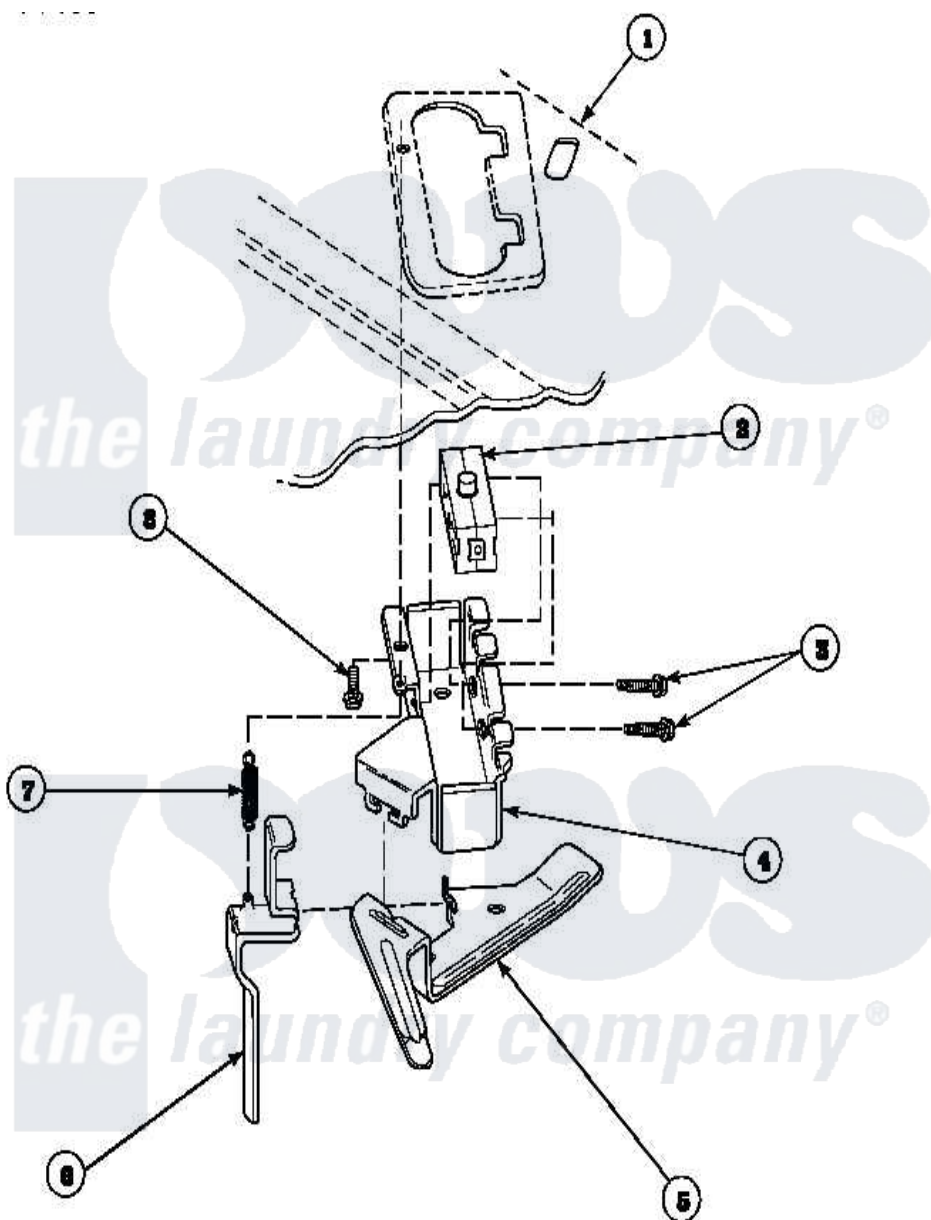

Amana LW8203W2B (BOM: PLW8203W2 B) 14 - OUT-OF-BALANCE SWITCH

Amana Residential Amana LW8203W2B (BOM: PLW8203W2 B) Washer Parts Parts Diagram 14 - OUT-OF-BALANCE SWITCH

Click on the part number to view part

Item	Original Part Number	Replaced By	Status	Part Description
1	34902P		Not Available	TOP
2	33445	27001095		Switch, Lid
3	36510			Screw
4	36497P			Kit, Switch Holder
5	33441			Arm, Actuator
6	33442			Lever, Unbalanced Load
7	33443			Spring
8	23962	W10116760		Screw