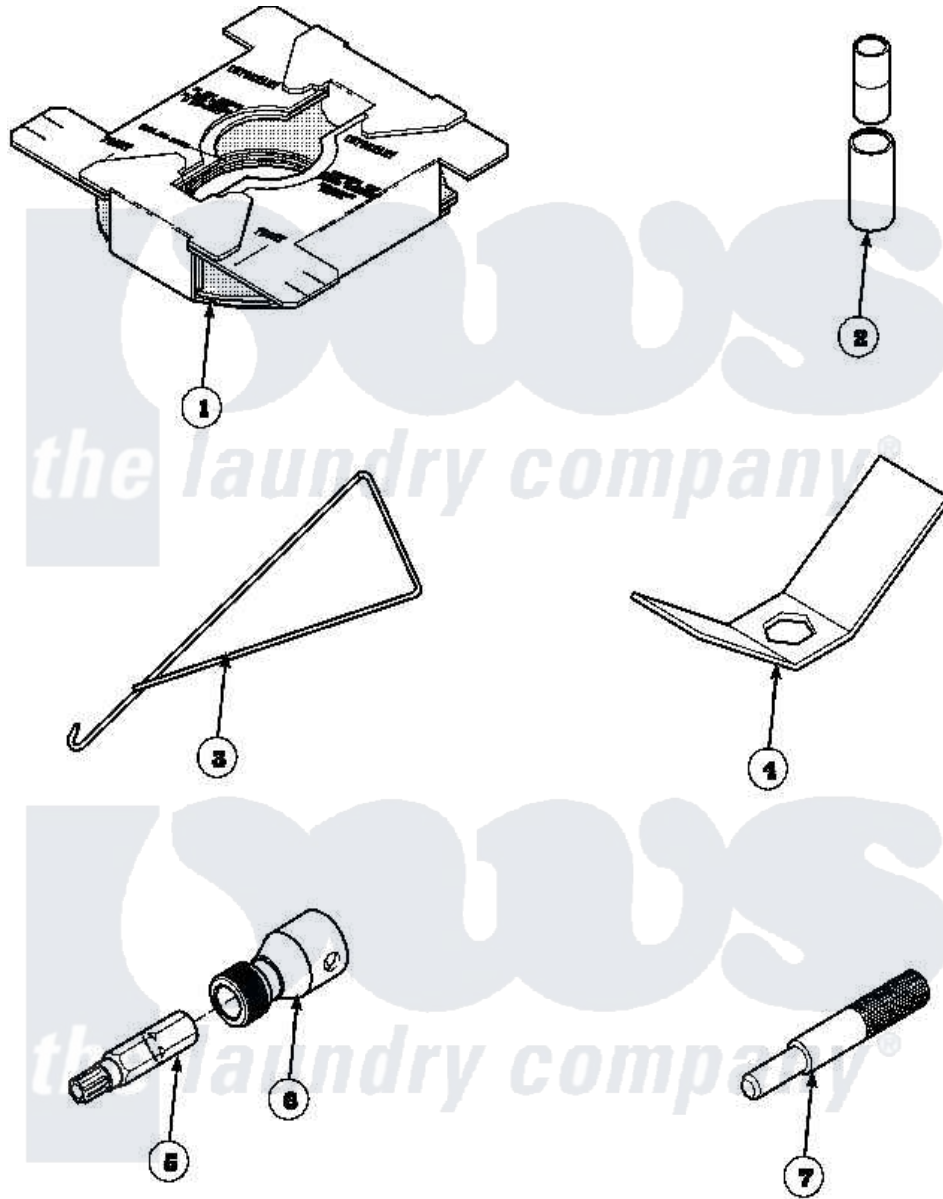

Amana LW8203W2B (BOM: PLW8203W2 B) 16 - SPECIAL TOOLS

Amana Residential Amana LW8203W2B (BOM: PLW8203W2 B) Washer Parts Parts Diagram 16 - SPECIAL TOOLS
 Click on the part number to view part

Item	Original Part Number	Replaced By	Status	Part Description
1	36926		Not Available	BRACE, SHIPPING
2	242P4			Installer, Spring
3	289P4	321P4		Hook, Spring
4	237P4	306P4		Hex Wrench
5	282P4			T25 Tamper Resistant Bit
6	24161			Torx Bit Holder
7	305P4		Not Available	TOOL, TRANSMISSION PI
NI	555P3	725P3		Kit