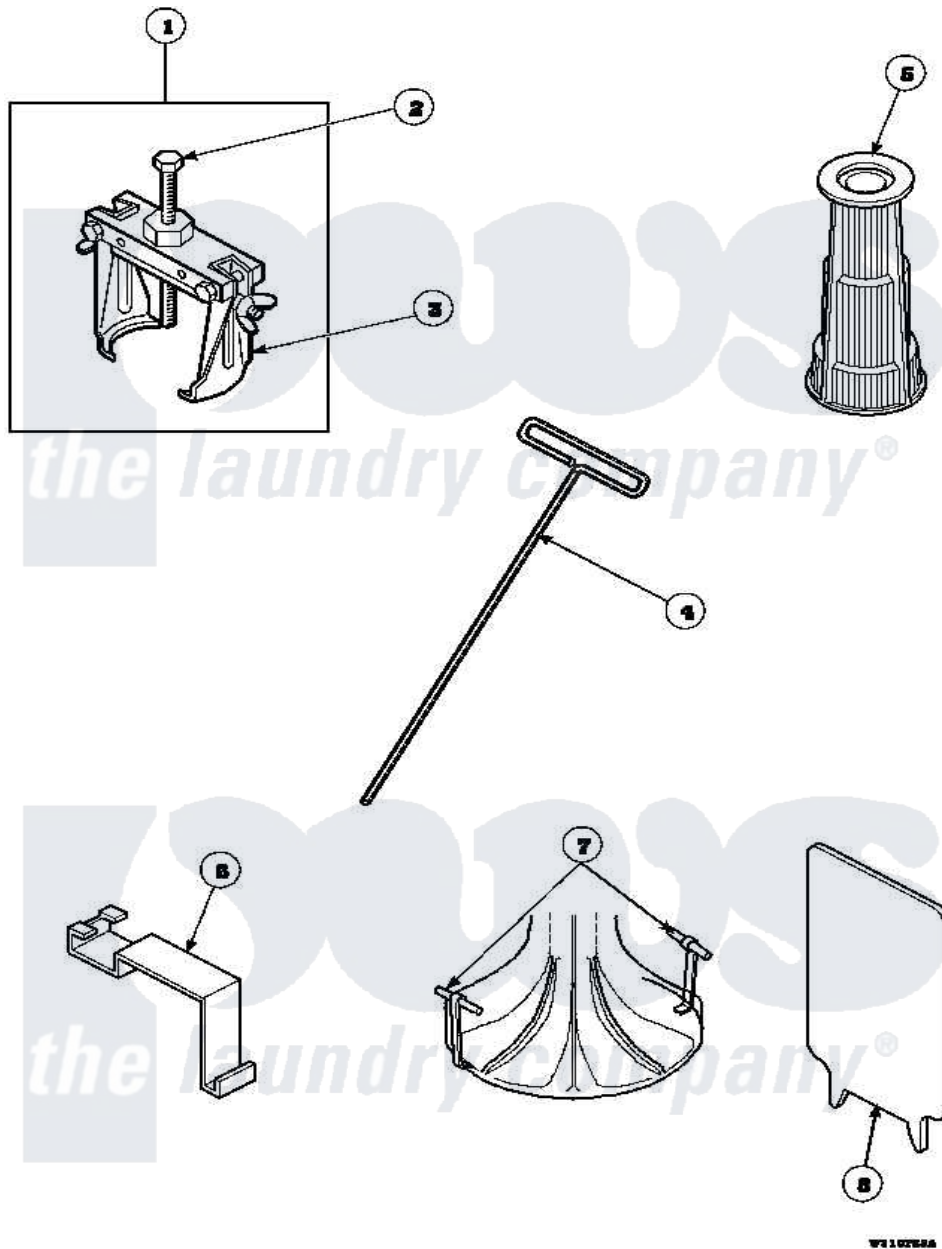

Amana LW8203W2B (BOM: PLW8203W2 B) 17 - SPECIAL TOOLS

Amana Residential Amana LW8203W2B (BOM: PLW8203W2 B) Washer Parts Parts Diagram 17 - SPECIAL TOOLS

Click on the part number to view part

Item	Original Part Number	Replaced By	Status	Part Description
1	294P4			Bell Tool
2	294P4B			Drive Bell Bolt
3	294P4A			Jaw, Drive Bell Tool
4	291P4		Not Available	WRENCH, T - ALLEN
5	293P4			Seal Tool
6	273P4			Tub Cover Gasket Tool
7	254P4P			Agitator Hooks
8	272P4			Tool, Lid Switch Instal
NI	555P3	725P3		Kit