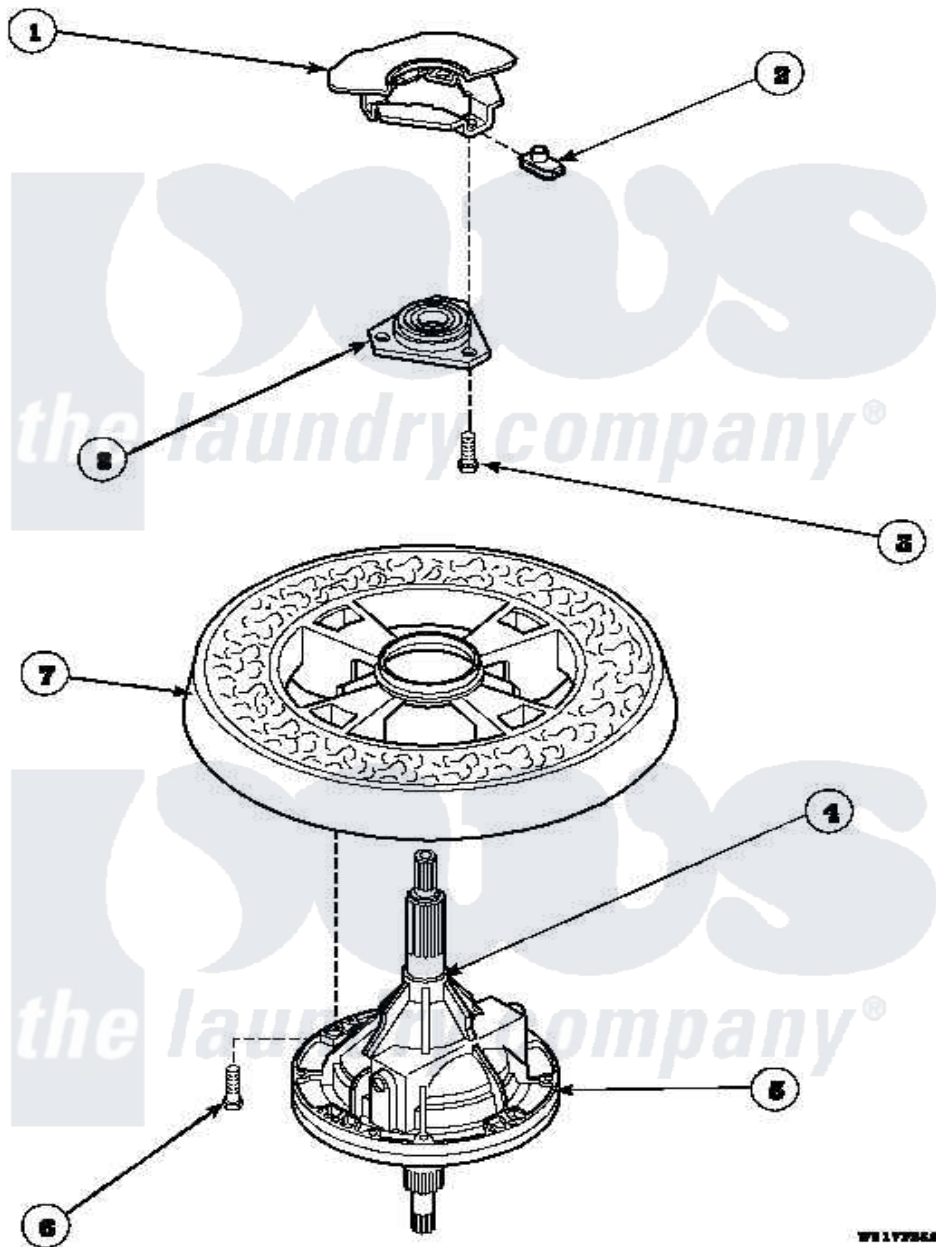

Amana LW8203W2B (BOM: PLW8203W2 B) 19 - TRANSMISSION ASSY AND BALANCING RING

Amana Residential Amana LW8203W2B (BOM: PLW8203W2 B) Washer Parts Parts Diagram 19 - TRANSMISSION ASSY AND BALANCING RING
 Click on the part number to view part

Item	Original Part Number	Replaced By	Status	Part Description
1	34438P			Assembly, Outer Tub
2	27222			Nut, Retainer 5/16-18
3	36991	3400500		Bolt, 3405245 5/16-18 X 3/4
4	27604P			Never-Seeze 1 Oz Tube
5	34526P			Assembly, Transmission
6	37047		Not Available	SCREW, CAP
7	34731		Not Available	ASSY,BALANCE RING-COMPL
8	27182	40004201P		Main Bearing Assembly