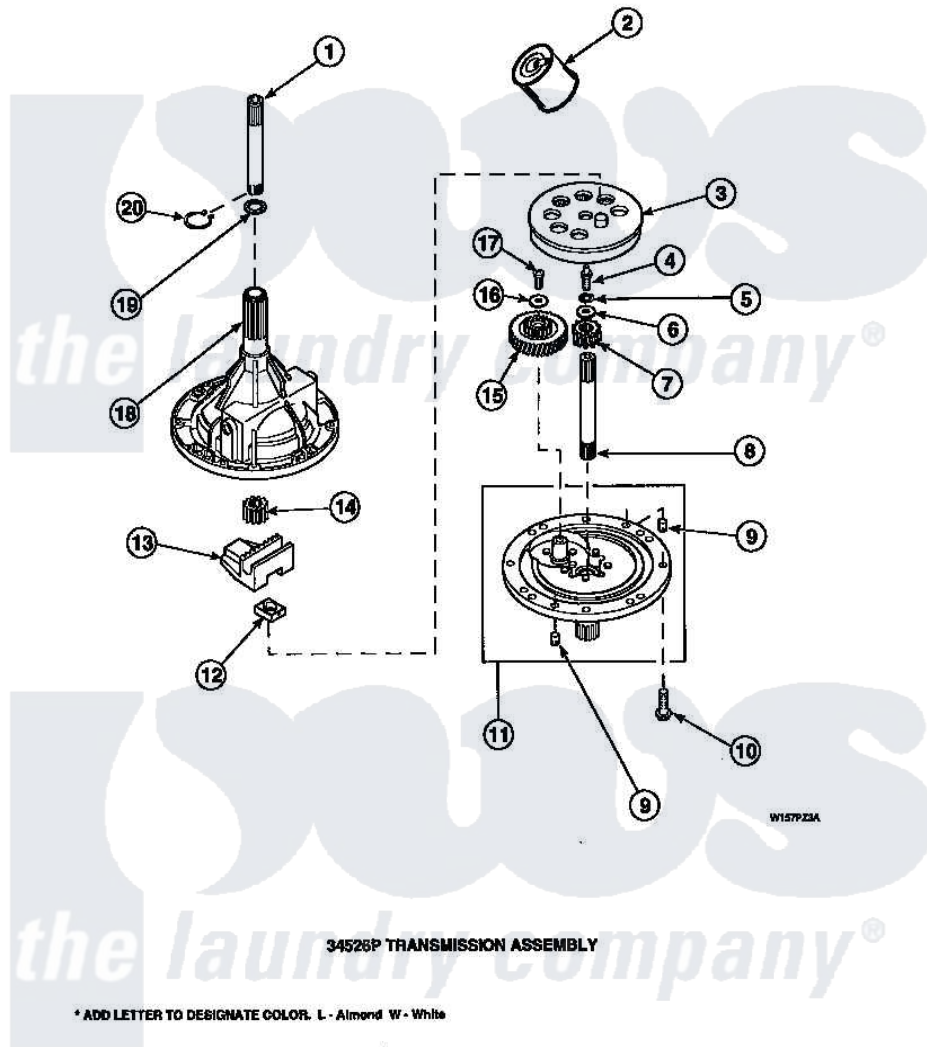

Amana LW8252L2 (BOM: PLW8252L2 A) 01 - 34526P TRANSMISSION ASSY

Amana Residential Amana LW8252L2 (BOM: PLW8252L2 A) Washer Parts Parts Diagram 01 - 34526P TRANSMISSION ASSY

Click on the part number to view part

Item	Original Part Number	Replaced By	Status	Part Description
1	Y36570			Shaft, Output
2	27243P			Oil, CW Transmission F-
3	26577			Assembly, Gear And Stud
4	27030		Not Available	SCREW, 1/4-20 SPECIAL
5	21456			Lockwasher, 1/4 Intshkp
6	26509	40041501		Washer
7	36562			Pinion, Drive
8	34853			Shaft, Input
9	27172			Pin, Dowel
10	32814		Not Available	SCREW, 1/4-20X7/8 SERRA
11	38290			Assembly, Cover
12	26493			Slide
13	Y31526			Rack
14	27003			Pinion, Agitator
15	29161			Gear, Reduction

16	29260	Not Available	WASHER
17	29273		Screw, 1/4-20 X 3/8
18	33223	Not Available	ASSY, TRANSMISSION CASE
19	35092		Washer, 3628id X 1.00 X .056
20	27197		Ring, Retaining
NI	37577P	Not Available	SEALANT