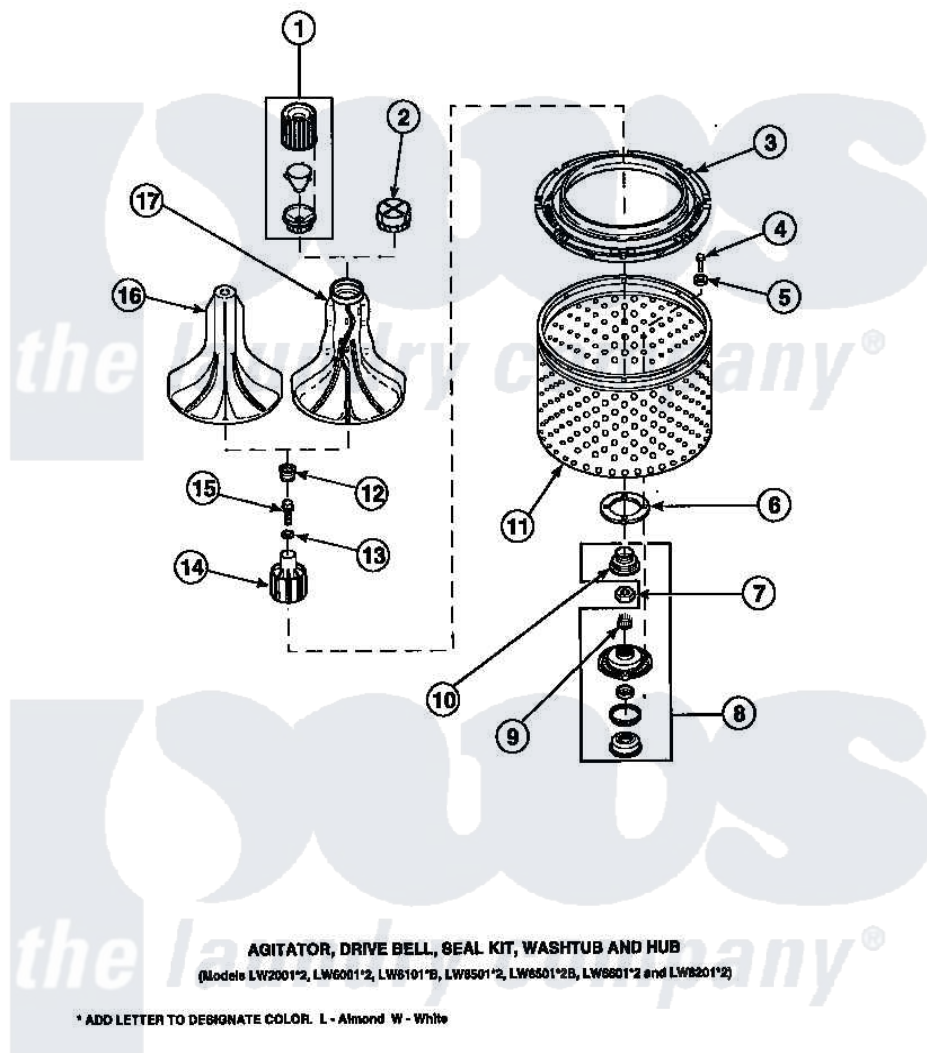

**Amana LW8252L2 (BOM: PLW8252L2 A) 02 - AGITATOR/DRIVE
BELL/SEAL KIT/TUB & HUB**

Amana Residential Amana LW8252L2 (BOM: PLW8252L2 A) Washer Parts Parts Diagram 02 - AGITATOR/DRIVE BELL/SEAL KIT/TUB & HUB
Click on the part number to view part

Item	Original Part Number	Replaced By	Status	Part Description
1	36542	40002101W		Assembly, Fabric Softner
2	36515			Cap, Agitator
3	35035			Guard, Clothes
4	27202	W10116787		Screw
5	28094			Gasket
7	Y29220	40016301		Nut, Lock
9	29728	40008301		Insert, Spline
10	36425	40016101		Seal, Bell Drive
12	36511	40008401		Plug, Bell
13	36472			O-Ring
15	34288	40065102		Screw, Shoulder 1/4
16	33513			Agitator, Short-Coin