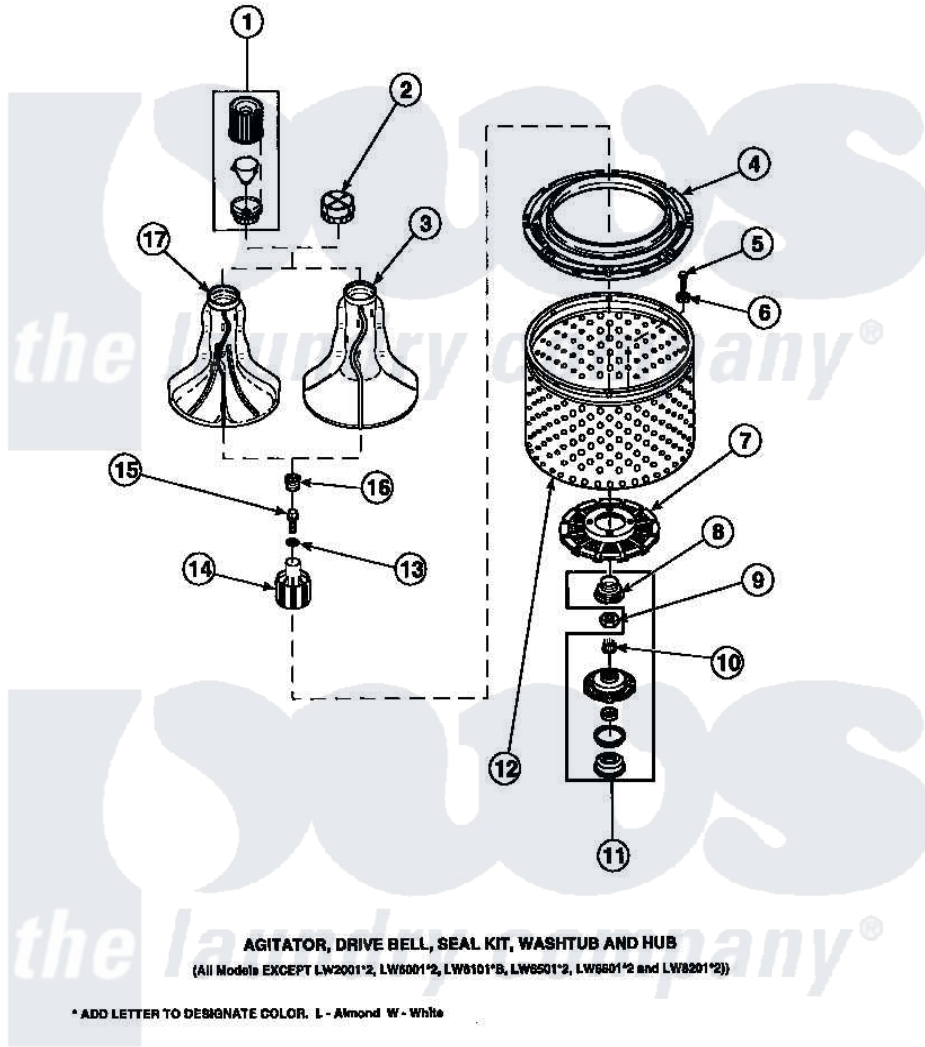

**Amana LW8252L2 (BOM: PLW8252L2 A) 03 - AGITATOR/DRIVE BELL/SEAL KIT/TUB & HUB**

Amana Residential Amana LW8252L2 (BOM: PLW8252L2 A) Washer Parts Parts Diagram 03 - AGITATOR/DRIVE BELL/SEAL KIT/TUB & HUB  
 Click on the part number to view part

Item	Original Part Number	Replaced By	Status	Part Description
1	36542	<a href="#">40002101W</a>		Assembly, Fabric Softner
2	<a href="#">36515</a>			Cap, Agitator
3	36507	<a href="#">40000501W</a>		Agitator, Flex Vane
4	<a href="#">35035</a>			Guard, Clothes
5	27202	<a href="#">W10116787</a>		Screw
6	<a href="#">28094</a>			Gasket
7	32998	<a href="#">39371</a>		Filter Lin
8	36425	<a href="#">40016101</a>		Seal, Bell Drive
9	Y29220	<a href="#">40016301</a>		Nut, Lock
10	29728	<a href="#">40008301</a>		Insert, Spline
11	495P3	<a href="#">R9900552</a>		Hub And Seal
12	33501P	<a href="#">R9900144</a>		Kit- Wash
13	<a href="#">36472</a>			O-Ring
14	36443P	<a href="#">R9900189</a>		Kit, Drive Bell And Seal
15	34288	<a href="#">40065102</a>		Screw, Shoulder 1/4