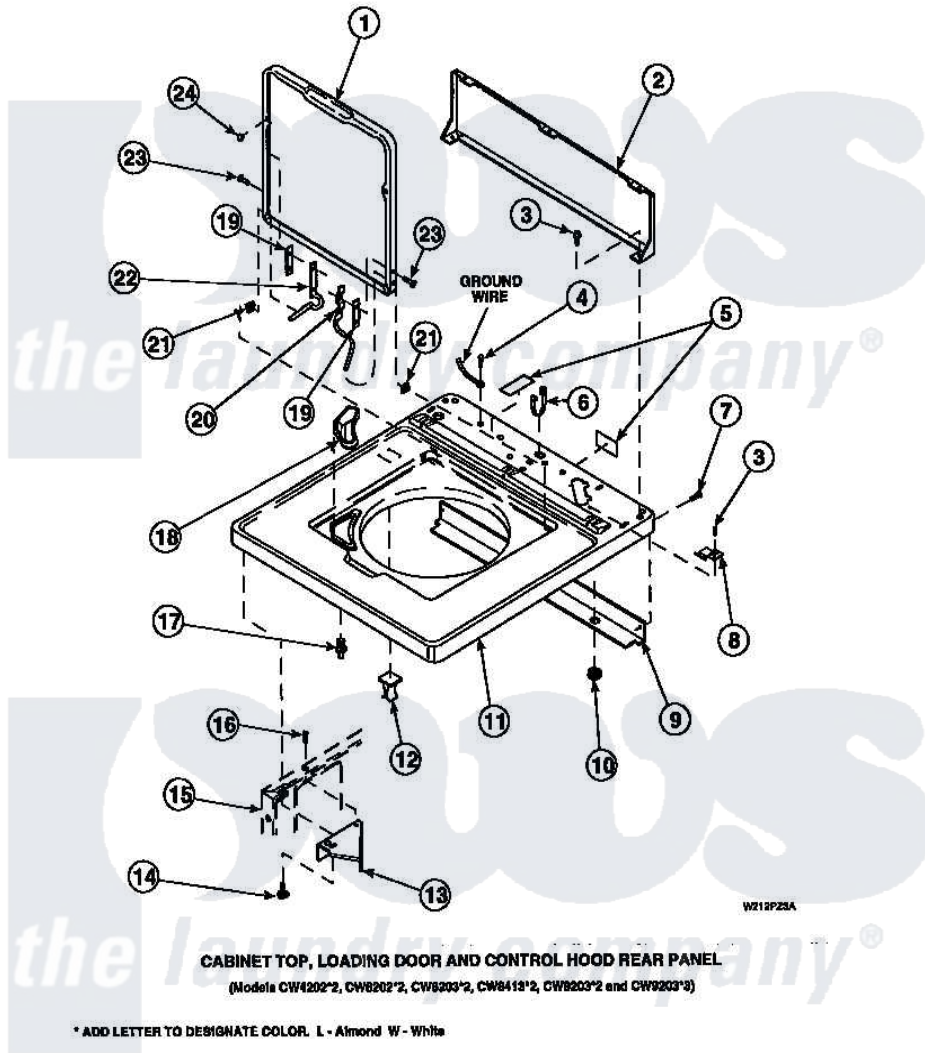

**Amana LW8252L2 (BOM: PLW8252L2 A) 05 - CAB TOP/LOADING DR & CTRL HOOD REAR PAN**

Amana Residential Amana LW8252L2 (BOM: PLW8252L2 A) Washer Parts Parts Diagram 05 - CAB TOP/LOADING DR & CTRL HOOD REAR PAN  
 Click on the part number to view part

Item	Original Part Number	Replaced By	Status	Part Description
2	34903		Not Available	PANEL, BACK HOOD (USE 37782)
3	23962	<a href="#">W10116760</a>		Screw
4	<a href="#">52909</a>			Screw, 10B-16 X 1/2 HeX
6	21903	<a href="#">211881</a>		Grommet, Cord Part Not Used-Gas Models Only
7	27196	<a href="#">27001200</a>		Screw
8	35887	<a href="#">40063901</a>		Clip, Hold Down
11	34902P		Not Available	TOP
12	36519		Not Available	CLIP
13	<a href="#">36034</a>			Bracket, Director-Module
14	Y31644	<a href="#">27001200</a>		Screw
15	34475P		Not Available	CABINET
16	36035		Not Available	SCREW,8-18X3/8 PHIL FLT HD
17	<a href="#">56534</a>			Barrel, Support