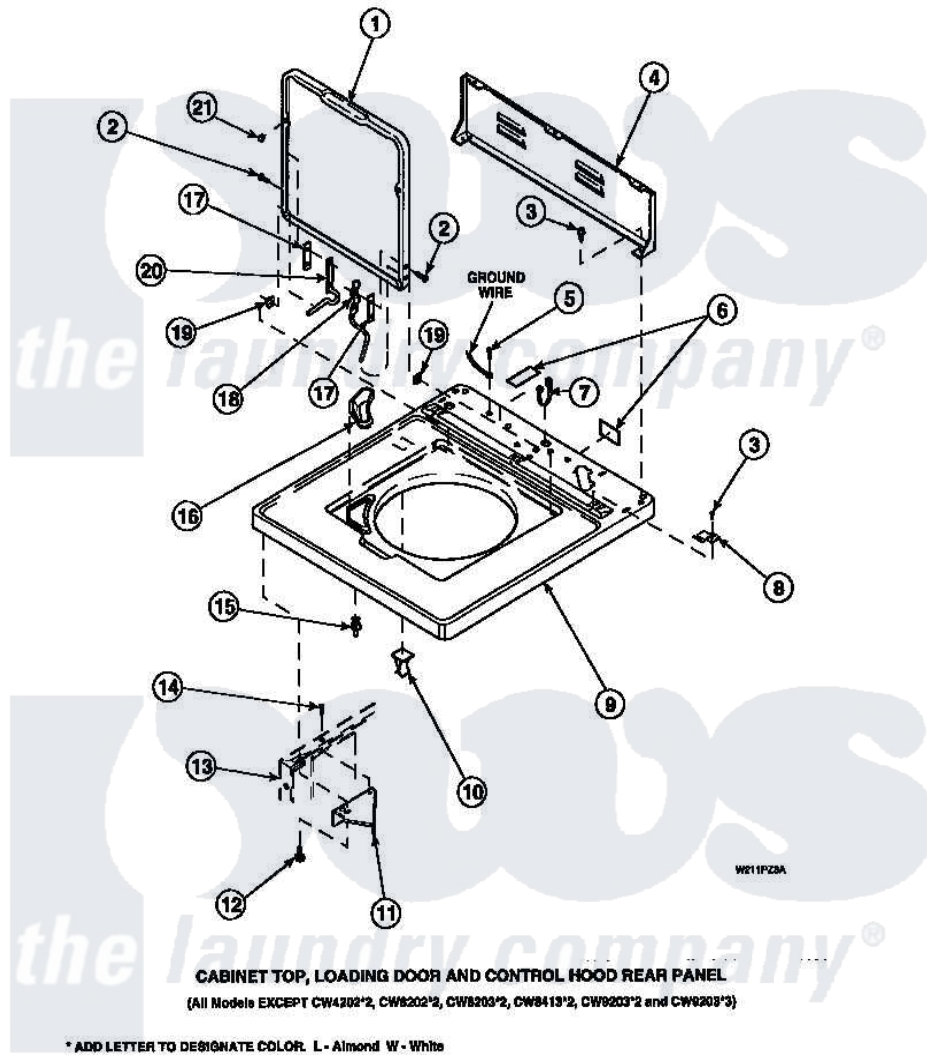

Amana LW8252L2 (BOM: PLW8252L2 A) 06 - CAB TOP/LOADING DR & CTRL HOOD REAR PAN

Amana Residential Amana LW8252L2 (BOM: PLW8252L2 A) Washer Parts Parts Diagram 06 - CAB TOP/LOADING DR & CTRL HOOD REAR PAN
 Click on the part number to view part

Item	Original Part Number	Replaced By	Status	Part Description
1	33541P		Not Available	LID
2	34337	W10119828		Screw, Lid Hinge Mounting
3	23962	W10116760		Screw
4	34903		Not Available	PANEL, BACK HOOD (USE 37782)
5	52909			Screw, 10B-16 X 1/2 HeX
6	24903		Not Available	STICKER,DISCONNECT POW
7	21903	211881		Grommet, Cord Part Not Used-Gas Models Only
8	35887	40063901		Clip, Hold Down
9	34902P		Not Available	TOP
10	36519		Not Available	CLIP
11	36034			Bracket, Director-Module
12	Y31644	27001200		Screw
13	34475P		Not Available	CABINET

14	36035	Not Available	SCREW,8-18X3/8 PHIL FLT HD
15	56534		Barrel, Support
16	34776	Not Available	DISPENSER,BLEACH
17	34338		Gasket, Hinge
18	36437		Hinge, Lid R
19	33446	4008201	Bushing, Hinge
20	36513		Hinge, Left
21	21685	40038001	Bumper