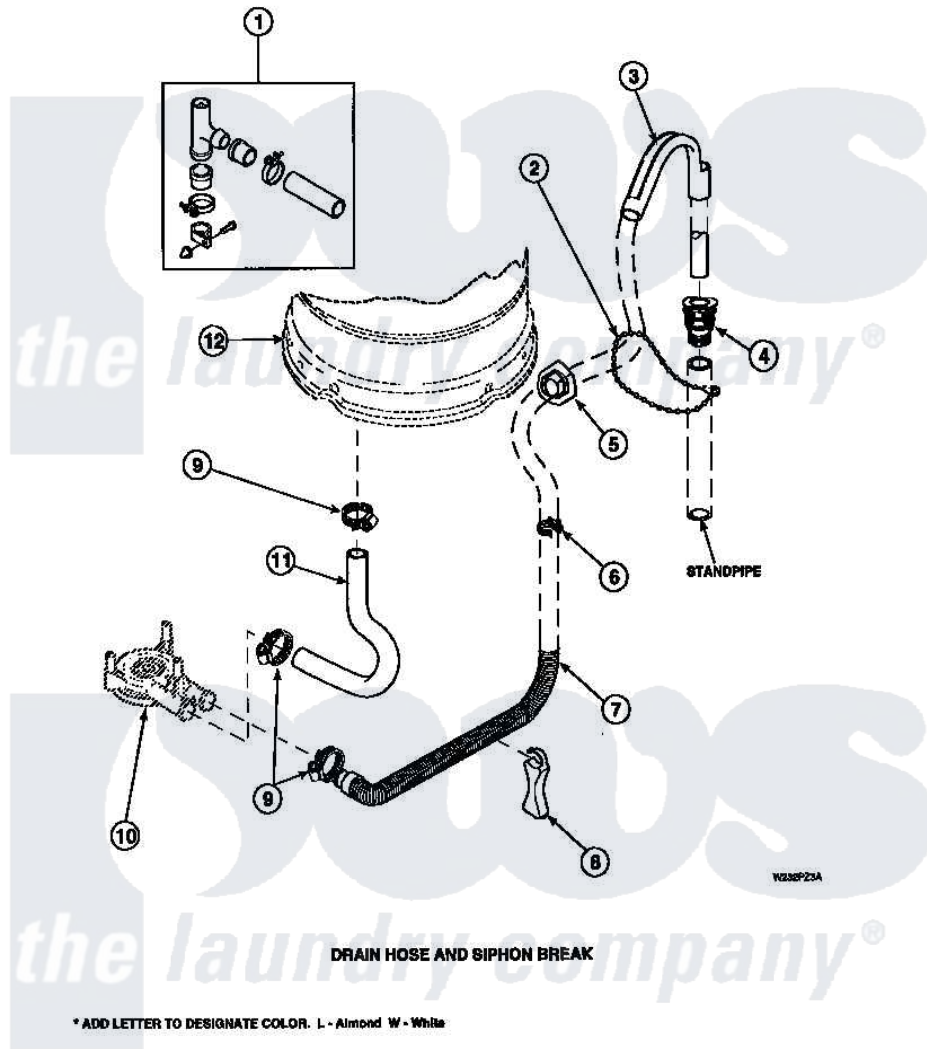

Amana LW8252L2 (BOM: PLW8252L2 A) 07 - DRAIN HOSE AND SIPHON BREAK

Amana Residential Amana LW8252L2 (BOM: PLW8252L2 A) Washer Parts Parts Diagram 07 - DRAIN HOSE AND SIPHON BREAK

Click on the part number to view part

Item	Original Part Number	Replaced By	Status	Part Description
1	562P3	76660		Break-Sphn
2	33489	8539404		Tie-Wire
3	33615	22003814		Retainer, Drain Hose
4	36878	40008101		Adapter, Standpipe
5	32219			Relief, Strain
6	36014			Clip, Retainer-Hose
7	37245	40053901		Hose, Drain
8	36522			Hose Support
"	35487			Support, Hose
9	36802	285655		Clamp, Hose
10	36863P	27001233		Pump
11	35753			Hose, Tub To Pump-Ddp
12	34438P			Assembly, Outer Tub