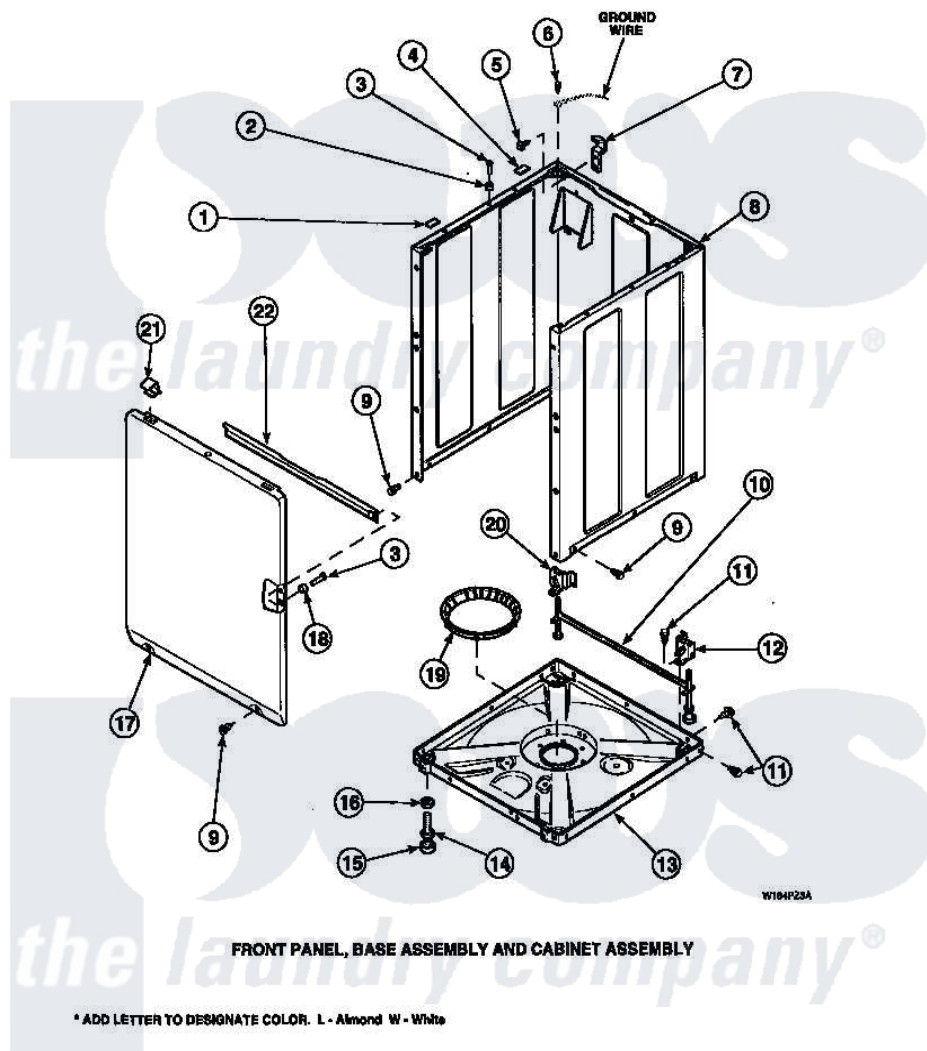

Amana LW8252L2 (BOM: PLW8252L2 A) 08 - FRONT PANEL, BASE ASSY AND CABINET ASSY

Amana Residential Amana LW8252L2 (BOM: PLW8252L2 A) Washer Parts Parts Diagram 08 - FRONT PANEL, BASE ASSY AND CABINET ASSY
 Click on the part number to view part

Item	Original Part Number	Replaced By	Status	Part Description
1	Y56128			Pad, Bumper
2	56079	505187		Locator, Panel
3	32671	Y014874		Screw, Idler Arm And Sleeve
4	36226			Pad, Bumper .25
5	34499		Not Available	SCREW, No.10B X 1/4 TAP IN HX
6	23962	W10116760		Screw
7	Y27103			Hinge, Hold-Down Lug
8	34475P		Not Available	CABINET
9	27196	27001200		Screw
10	34443			Assembly, Leg And Stabilizer
11	35148		Not Available	SCREW, 1/4-14 X 3/8 HX HD
12	36036		Not Available	BRACKET, SLL-RIGHT
13	36599P			Assembly Nut/ Leg Base
"	34434P			Assembly Nut/Leg Base

14	Y34319	22003428	Leg, Adjustable
15	34318	40016001	Foot, Rubber
16	Y21899	40038101	Nut, Leg
17	34656P	Not Available	NOT GOOD No. SEE NOTE PNL, FRONT
18	28102		Locator, Panel
19	36108	Not Available	SNUBBER PAD & ISOLATOR
20	36037		Bracket, SII-Left
21	35865		Clip, Hold-Down Front Panel
22	Y35097	Not Available	BRACE, FRT PNL