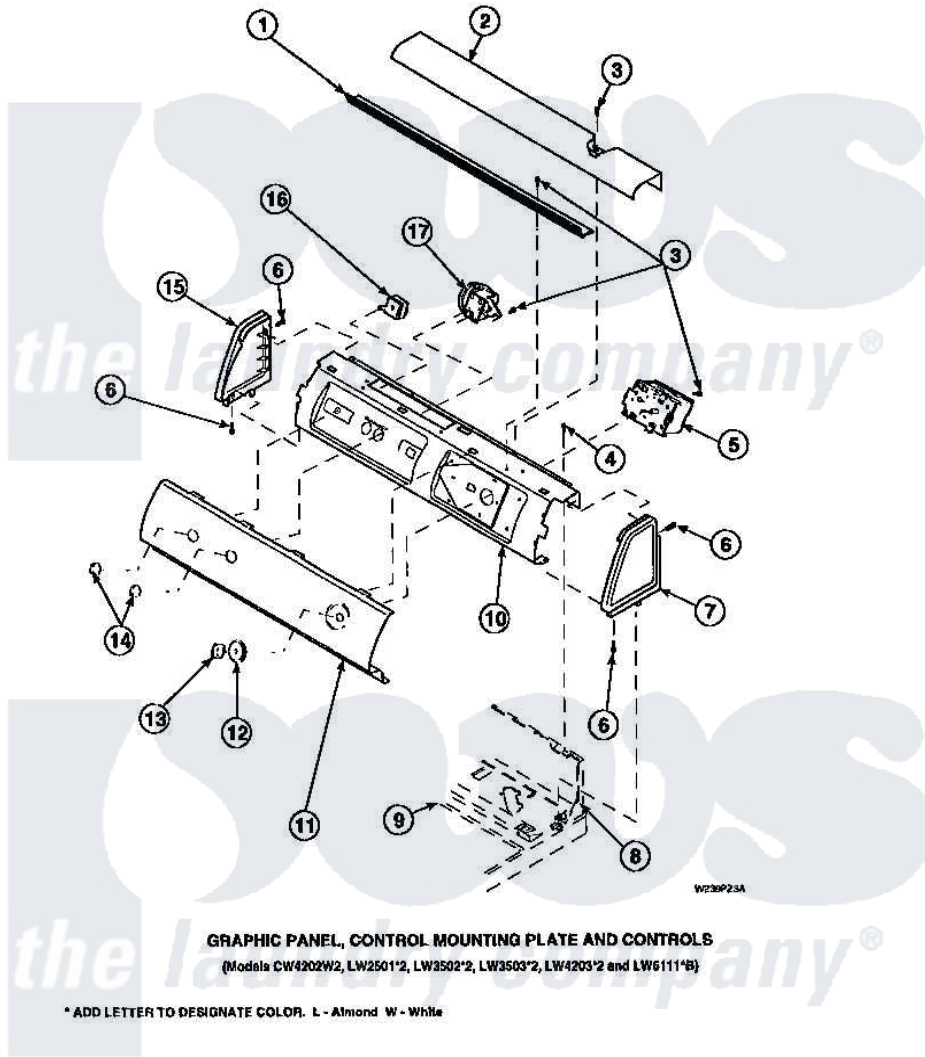

**Amana LW8252L2 (BOM: PLW8252L2 A) 09 - GRAPHIC PANEL, CTRL
MTG PLATE AND CTRLS**

Amana Residential Amana LW8252L2 (BOM: PLW8252L2 A) Washer Parts Parts Diagram 09 - GRAPHIC PANEL, CTRL
MTG PLATE AND CTRLS
Click on the part number to view part

Item	Original Part Number	Replaced By	Status	Part Description
1	Y34826		Not Available	DIFFUSER,LAMP-CLEAR
3	23962	W10116760		Screw
4	34904	489355		Screw, 8 X 1/2
6	501086	90767		Screw, 8A X 3/8 HeX Washer Head Tapping
8	34903		Not Available	PANEL, BACK HOOD (USE 37782)
9	34902P		Not Available	TOP
10	34821		Not Available	CONTROL MOUNTING PLATE
17	36045	40055101		Switch, Pressure