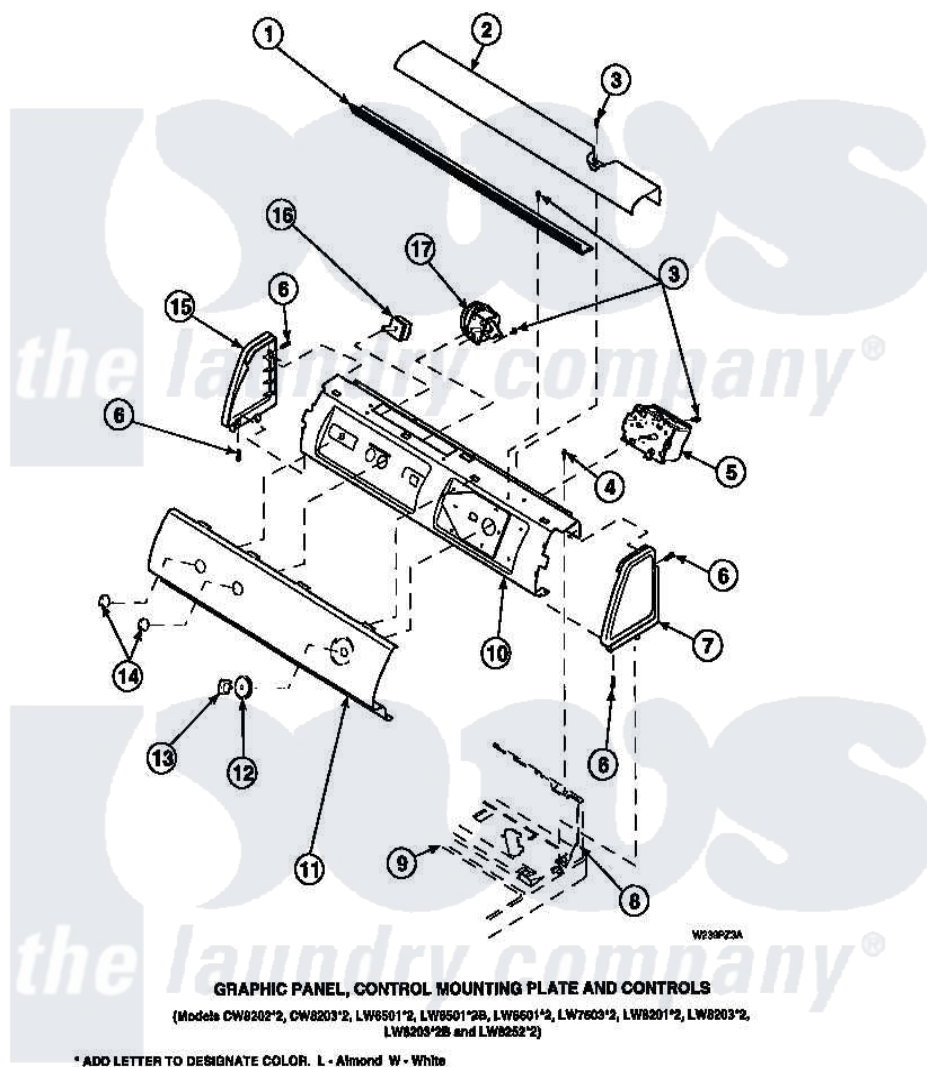

Amana LW8252L2 (BOM: PLW8252L2 A) 10 - GRAPHIC PANEL, CTRL MTG PLATE AND CTRLS

Amana Residential Amana LW8252L2 (BOM: PLW8252L2 A) Washer Parts Parts Diagram 10 - GRAPHIC PANEL, CTRL MTG PLATE AND CTRLS
 Click on the part number to view part

Item	Original Part Number	Replaced By	Status	Part Description
1	Y34826		Not Available	DIFFUSER,LAMP-CLEAR
2	34824		Not Available	TOP COVER
3	23962	W10116760		Screw
4	34904	489355		Screw, 8 X 1/2
6	501086	90767		Screw, 8A X 3/8 HeX Washer Head Tapping
7	34817		Not Available	END CAP(RIGHT)
8	34903		Not Available	PANEL, BACK HOOD (USE 37782)
9	34902P		Not Available	TOP
10	34821		Not Available	CONTROL MOUNTING PLATE
12	36700		Not Available	TIMER KNOB SKIRT
13	35333		Not Available	TIMER KNOB
14	36701		Not Available	KNOB, TEMP
15	34818		Not Available	END CAP(LEFT)