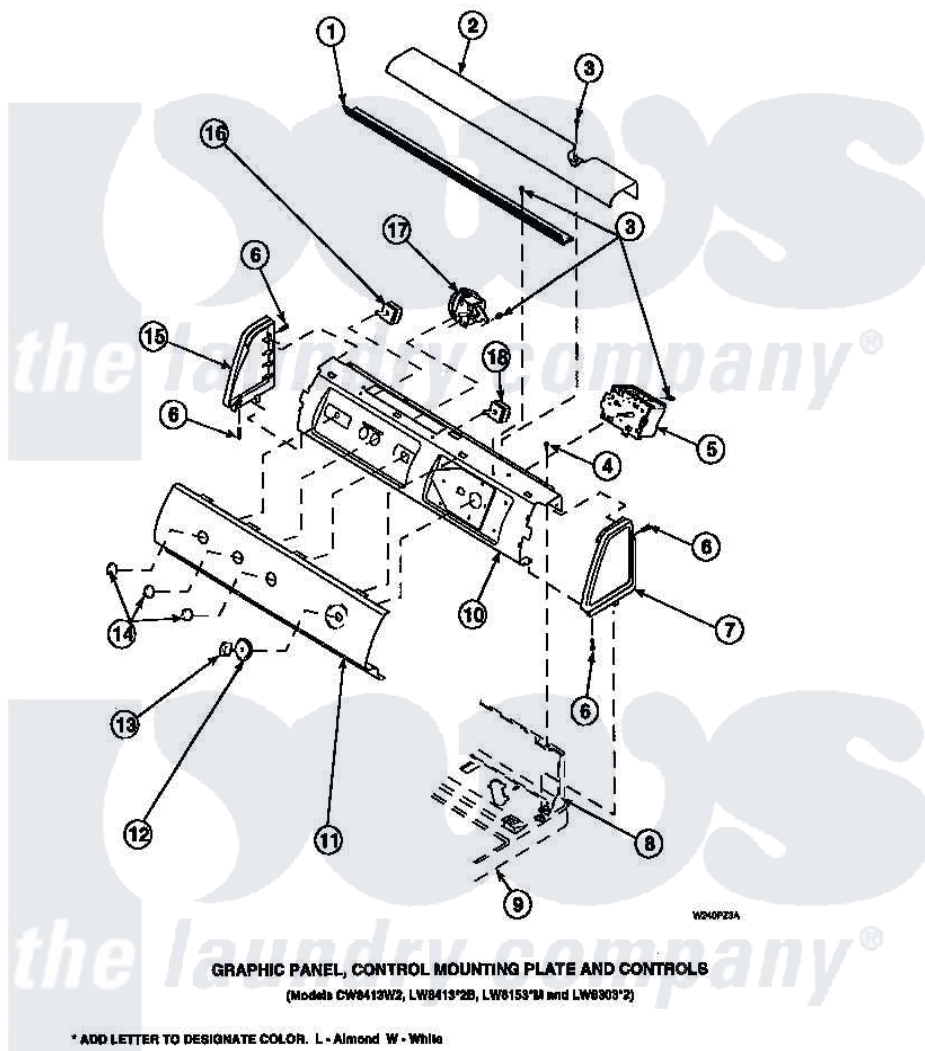

Amana LW8252L2 (BOM: PLW8252L2 A) 11 - GRAPHIC PANEL, CTRL MTG PLATE AND CTRLS

Amana Residential Amana LW8252L2 (BOM: PLW8252L2 A) Washer Parts Parts Diagram 11 - GRAPHIC PANEL, CTRL MTG PLATE AND CTRLS
 Click on the part number to view part

Item	Original Part Number	Replaced By	Status	Part Description
1	Y34826		Not Available	DIFFUSER,LAMP-CLEAR
2	34824		Not Available	TOP COVER
3	23962	W10116760		Screw
4	34904	489355		Screw, 8 X 1/2
5	36607			Timer, 4 Cycle
6	501086	90767		Screw, 8A X 3/8 HeX Washer Head Tapping
7	34817		Not Available	END CAP(RIGHT)
8	34903		Not Available	PANEL, BACK HOOD (USE 37782)
9	34902P		Not Available	TOP
10	34821		Not Available	CONTROL MOUNTING PLATE
11	36612			Graphic Panel
12	36700		Not Available	TIMER KNOB SKIRT
13	35333		Not Available	TIMER KNOB

14	36701	Not Available	KNOB, TEMP
15	34818	Not Available	END CAP(LEFT)
16	36335	40046601	Switch, Temperature Select
17	35118	40039501	Switch, Speed
18	36045	40055101	Switch, Pressure