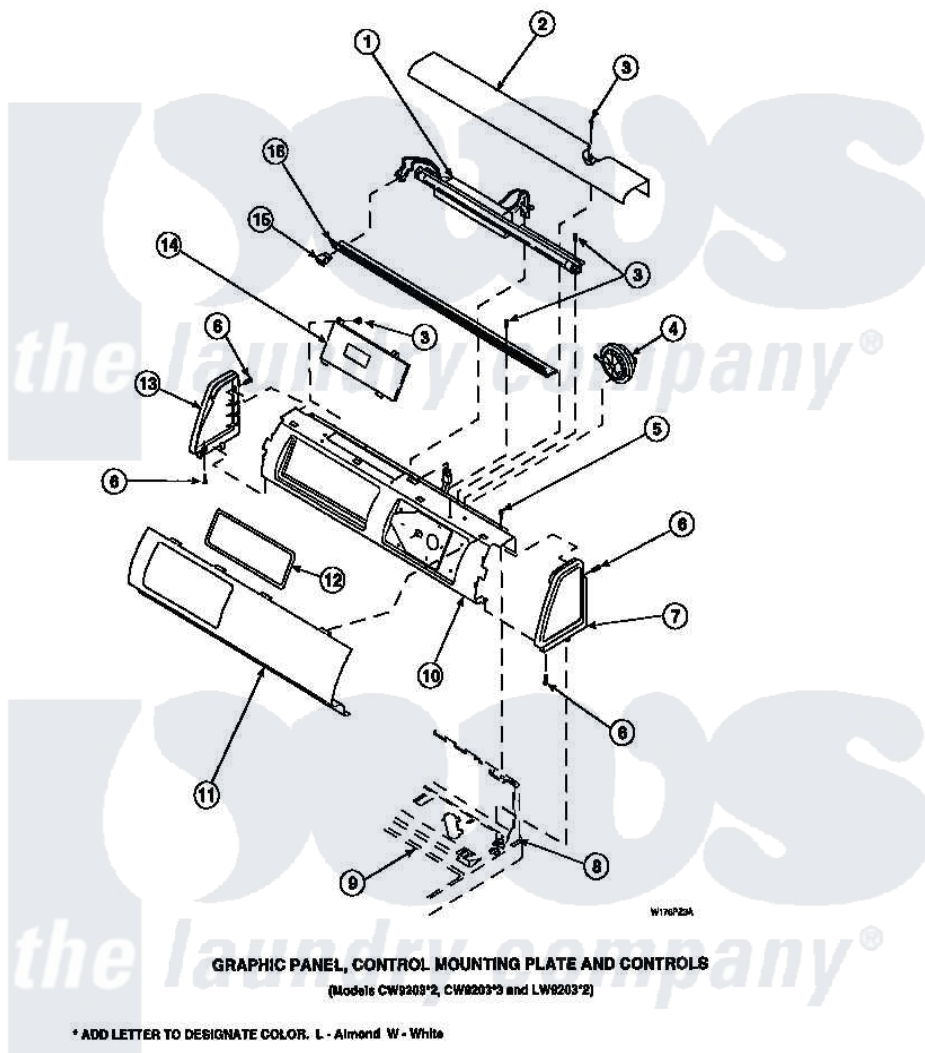

**Amana LW8252L2 (BOM: PLW8252L2 A) 12 - GRAPHIC PANEL, CTRL
MTG PLATE AND CTRLS**

Amana Residential Amana LW8252L2 (BOM: PLW8252L2 A) Washer Parts Parts Diagram 12 - GRAPHIC PANEL, CTRL
MTG PLATE AND CTRLS
Click on the part number to view part

Item	Original Part Number	Replaced By	Status	Part Description
2	34824		Not Available	TOP COVER
3	23962	W10116760		Screw
5	34904	489355		Screw, 8 X 1/2
6	501086	90767		Screw, 8A X 3/8 HeX Washer Head Tapping
7	34817		Not Available	END CAP(RIGHT)
8	34903		Not Available	PANEL, BACK HOOD (USE 37782)
9	34902P		Not Available	TOP
13	34818		Not Available	END CAP(LEFT)