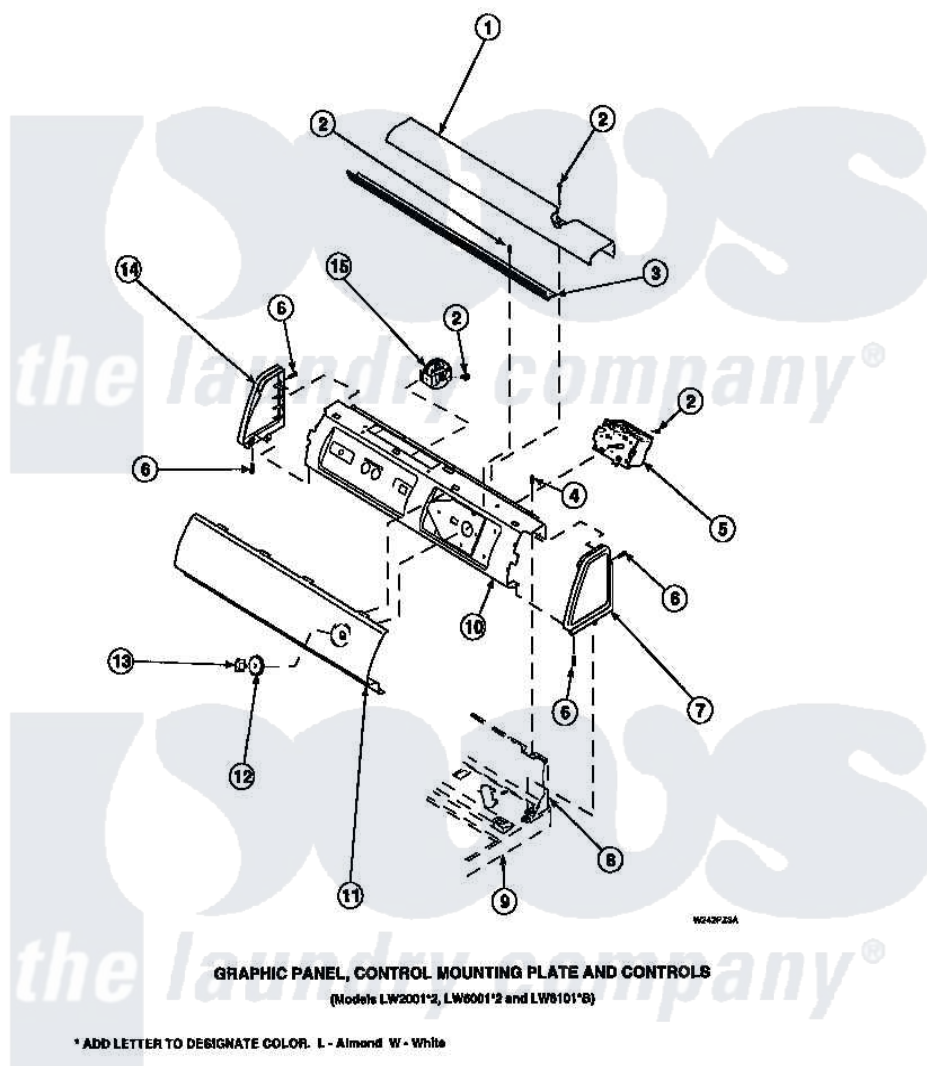

Amana LW8252L2 (BOM: PLW8252L2 A) 13 - GRAPHIC PANEL, CTRL MTG PLATE AND CTRLS

Amana Residential Amana LW8252L2 (BOM: PLW8252L2 A) Washer Parts Parts Diagram 13 - GRAPHIC PANEL, CTRL MTG PLATE AND CTRLS
 Click on the part number to view part

Item	Original Part Number	Replaced By	Status	Part Description
2	23962	W10116760		Screw
3	Y34826		Not Available	DIFFUSER,LAMP-CLEAR
4	34904	489355		Screw, 8 X 1/2
6	501086	90767		Screw, 8A X 3/8 HeX Washer Head Tapping
7	34817		Not Available	END CAP(RIGHT)
8	34903		Not Available	PANEL, BACK HOOD (USE 37782)
9	34902P		Not Available	TOP
10	34821		Not Available	CONTROL MOUNTING PLATE
12	33817		Not Available	ASSY,TIMER SKIRT-BLACK
13	33897			Knob, Timer-Washer-Blac
14	34818		Not Available	END CAP(LEFT)