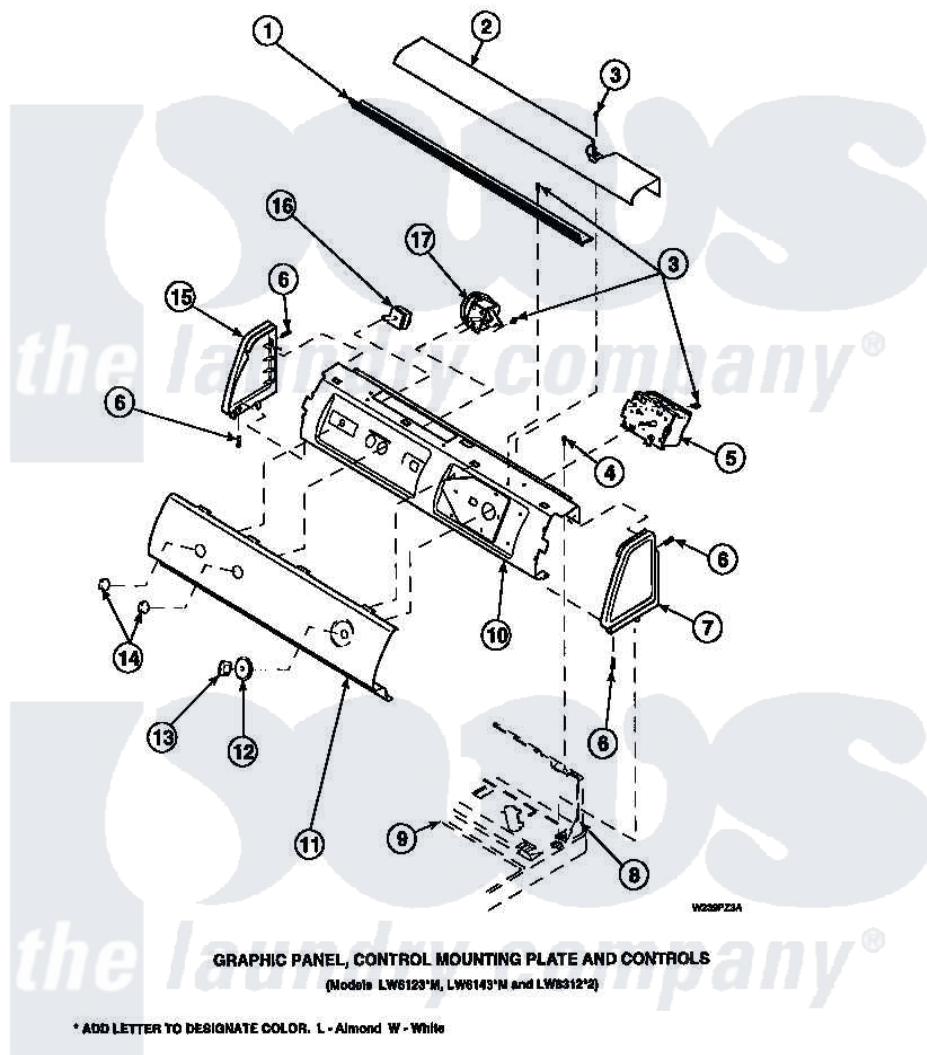

Amana LW8252L2 (BOM: PLW8252L2 A) 14 - GRAPHIC PANEL, CTRL
MTG PLATE AND CTRLS

Amana Residential Amana LW8252L2 (BOM: PLW8252L2 A) Washer Parts Parts Diagram 14 - GRAPHIC PANEL, CTRL
MTG PLATE AND CTRLS
Click on the part number to view part

Item	Original Part Number	Replaced By	Status	Part Description
1	Y34826		Not Available	DIFFUSER,LAMP-CLEAR
2	34824		Not Available	TOP COVER
3	23962	W10116760		Screw
5	34904	489355		Screw, 8 X 1/2
6	501086	90767		Screw, 8A X 3/8 HeX Washer Head Tapping
7	34817		Not Available	END CAP(RIGHT)
8	34903		Not Available	PANEL, BACK HOOD (USE 37782)
9	34902P		Not Available	TOP
11	34821		Not Available	CONTROL MOUNTING PLATE
12	36700		Not Available	TIMER KNOB SKIRT
13	35333		Not Available	TIMER KNOB
14	36701		Not Available	KNOB, TEMP
15	34818		Not Available	END CAP(LEFT)