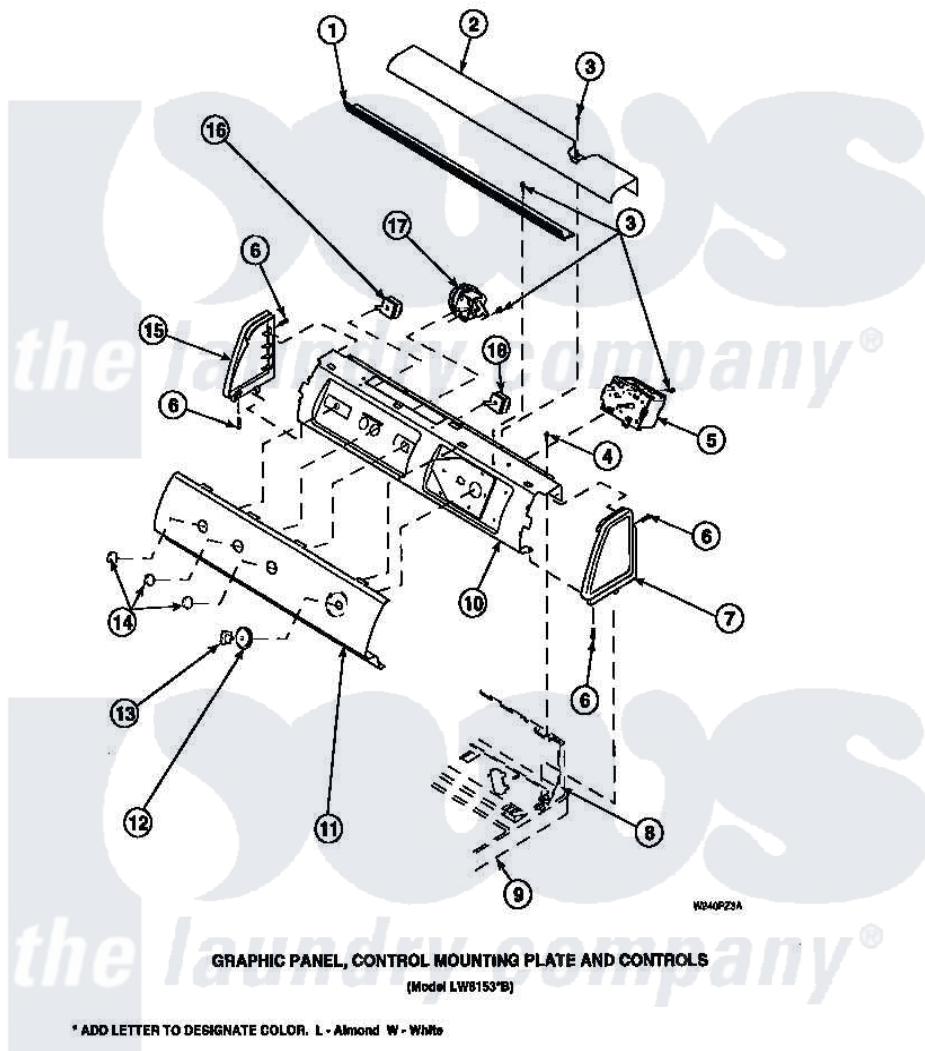

Amana LW8252L2 (BOM: PLW8252L2 A) 15 - GRAPHIC PANEL, CTRL
MTG PLATE AND CTRLS

Amana Residential Amana LW8252L2 (BOM: PLW8252L2 A) Washer Parts Parts Diagram 15 - GRAPHIC PANEL, CTRL
MTG PLATE AND CTRLS
Click on the part number to view part

Item	Original Part Number	Replaced By	Status	Part Description
1	Y34826		Not Available	DIFFUSER,LAMP-CLEAR
3	23962	W10116760		Screw
4	34904	489355		Screw, 8 X 1/2
5	36607			Timer, 4 Cycle
6	501086	90767		Screw, 8A X 3/8 HeX Washer Head Tapping
8	34903		Not Available	PANEL, BACK HOOD (USE 37782)
9	34902P		Not Available	TOP
10	34821		Not Available	CONTROL MOUNTING PLATE
16	36335	40046601		Switch, Temperature Select
17	36045	40055101		Switch, Pressure
18	35118	40039501		Switch, Speed