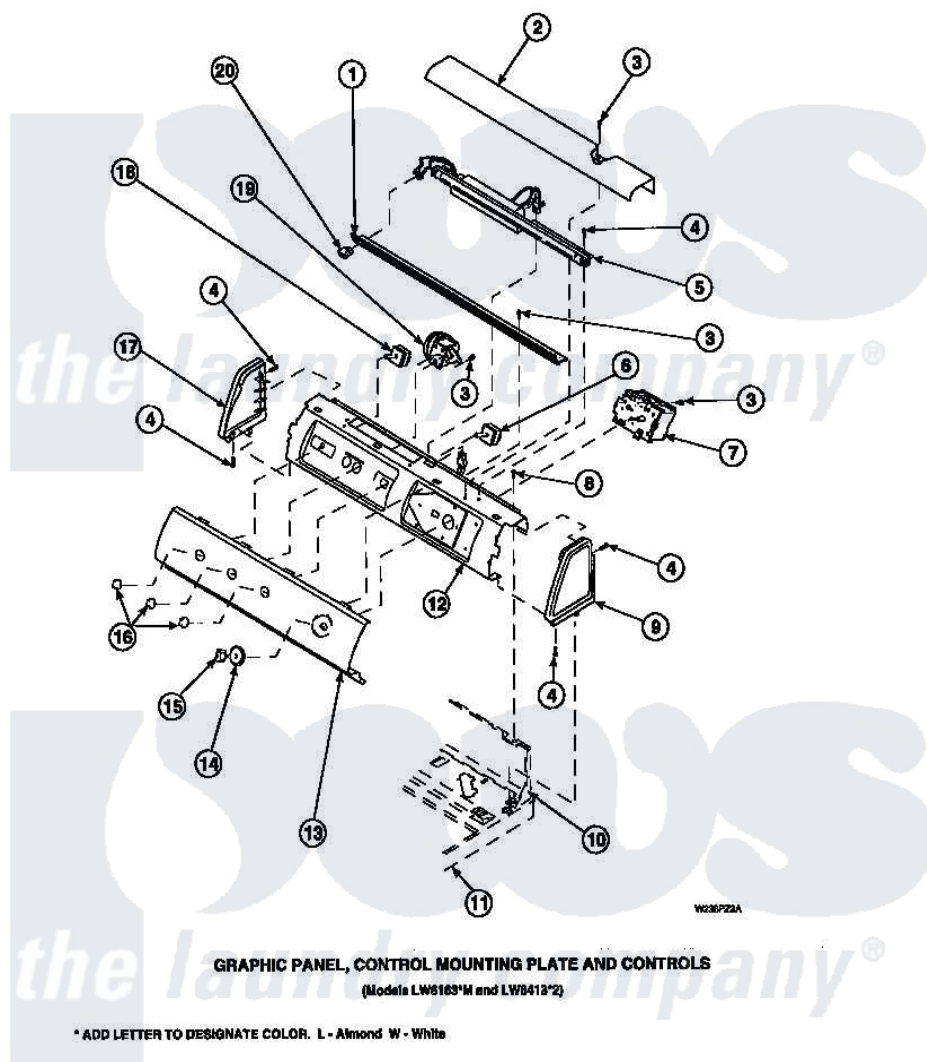

# Amana LW8252L2 (BOM: PLW8252L2 A) 16 - GRAPHIC PANEL, CTRL MTG PLATE AND CTRLS

Amana Residential Amana LW8252L2 (BOM: PLW8252L2 A) Washer Parts Parts Diagram 16 - GRAPHIC PANEL, CTRL MTG PLATE AND CTRLS  
Click on the part number to view part

Item	Original Part Number	Replaced By	Status	Part Description
2	34824		Not Available	TOP COVER
3	23962	<a href="#">W10116760</a>		Screw
4	501086	<a href="#">90767</a>		Screw, 8A X 3/8 HeX Washer Head Tapping
6	35118	<a href="#">40039501</a>		Switch, Speed
8	34904	<a href="#">489355</a>		Screw, 8 X 1/2
9	34817		Not Available	END CAP(RIGHT)
10	34903		Not Available	PANEL, BACK HOOD (USE 37782)
11	34902P		Not Available	TOP
12	34821		Not Available	CONTROL MOUNTING PLATE
14	36700		Not Available	TIMER KNOB SKIRT
15	35333		Not Available	TIMER KNOB
16	36701		Not Available	KNOB, TEMP
17	34818		Not Available	END CAP(LEFT)