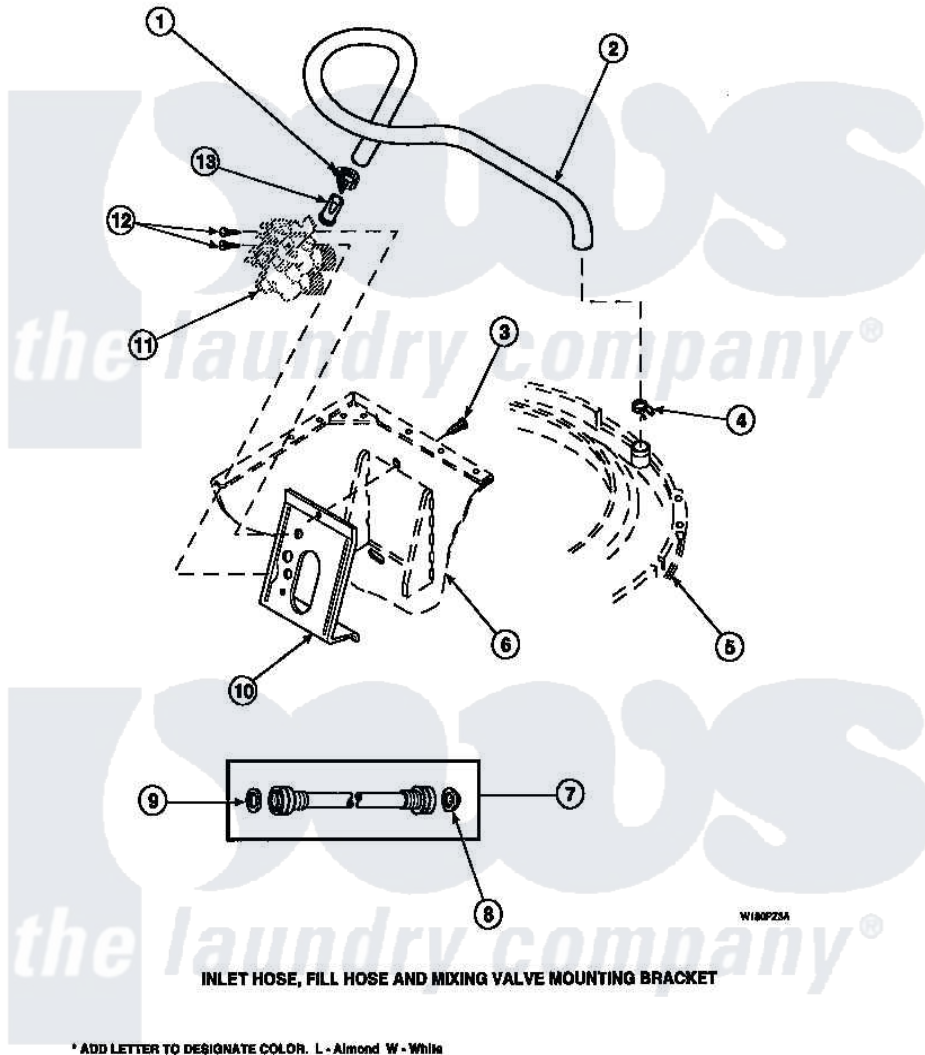

Amana LW8252L2 (BOM: PLW8252L2 A) 17 - INLET/FILL HOSE & MIXING VLV MTG BRKT

Amana Residential Amana LW8252L2 (BOM: PLW8252L2 A) Washer Parts Parts Diagram 17 - INLET/FILL HOSE & MIXING VLV MTG BRKT
Click on the part number to view part

Item	Original Part Number	Replaced By	Status	Part Description
1	36801	596669		Clamp, Manifold
2	35874	38155		Hose, Mix Valve To TU
3	33562	27001200		Screw
4	29210			Hose Clamp
5	36025P			Assembly, Tub Coverand Gasket
6	34475P		Not Available	CABINET
7	20618	21001467		Hose- 10'
"	20617		Not Available	HOSE, INLET (8 FT)
"	28330P	202860		Inlet Hose Assembly
8	28605	22002960		Strainer, Washer Inlet
9	20290	Y013783		Washer, Inlet Hose
10	34972	39407		Bracket, Valve
11	34963	34963P		Valve Mixing Package
12	501086	00767		Screw, 8A X 3/8 HeX Washer