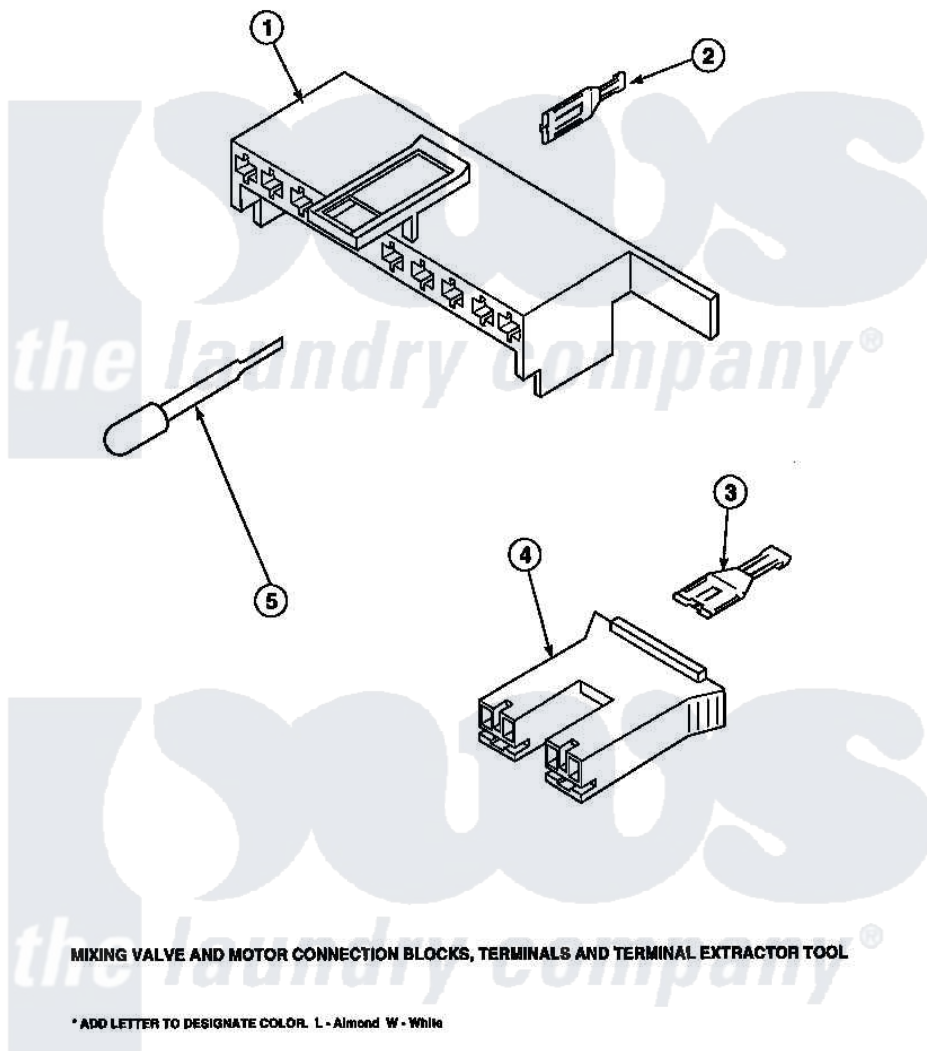

**Amana LW8252L2 (BOM: PLW8252L2 A) 19 - MIXING VALVE & MOTOR
CONN BLOCKS, TERM**

Amana [Residential Amana LW8252L2 \(BOM: PLW8252L2 A\) Washer Parts](#) Parts Diagram 19 - MIXING VALVE & MOTOR CONN BLOCKS, TERM
[Click on the part number to view part](#)

Item	Original Part Number	Replaced By	Status	Part Description
1	34677			10 Circuit Plug
2	Y00188			Molex Terminal
3	Y00121		Not Available	SPADE TERMINAL(12 GAUGE) (1/4 INCH-(2) 18 GAUGE WIRES O
4	34676			Plug
"	34675		Not Available	PLUG
5	283P4			Terminal Extractor Tool