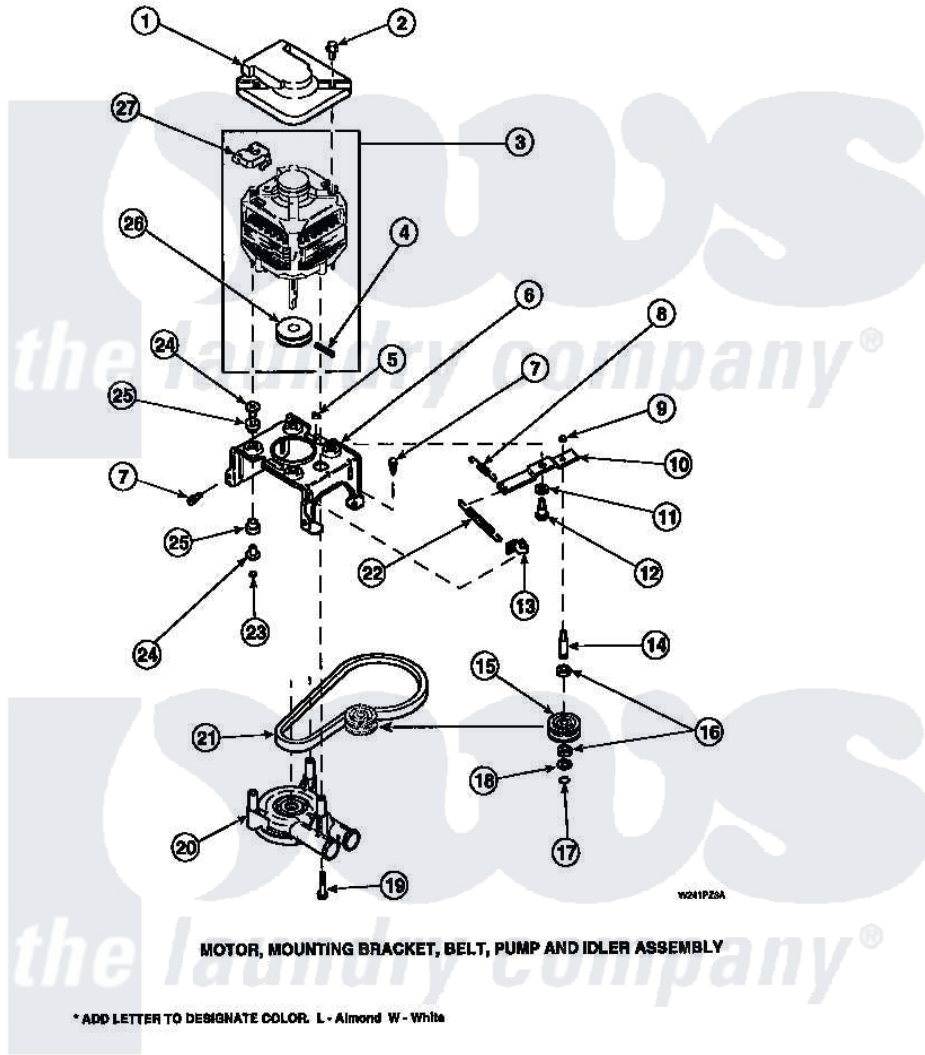

Amana LW8252L2 (BOM: PLW8252L2 A) 20 - MOTOR, MTG BRKT, BELT, PUMP & IDLER ASSY

Amana Residential Amana LW8252L2 (BOM: PLW8252L2 A) Washer Parts Parts Diagram 20 - MOTOR, MTG BRKT, BELT, PUMP & IDLER ASSY
 Click on the part number to view part

Item	Original Part Number	Replaced By	Status	Part Description
1	34754	40112301		Shield, Motor
2	36639	4312464		Screw
3	34571P	27001215		Motor W/Pulley
4	23750			Pin, Roll
5	52566	27001225		Nut, Jam Mid Lock 1/4-20
6	34890		Not Available	BRACKET,MOTOR MOUNT
"	37415P			Kit, Motor Brkt
"	37415	37415P		Kit, Motor Brkt
7	Y31645	27001200		Screw
8	30620		Not Available	SPRING,IDLER LEVER HEL
9	28803	2221070		Clamp, Nylon
10	31054	40041002		Lever, Idler
"	37443	40041002		Lever, Idler
11	81392	40054701		Washer
12	27229	40038901		Screw, 1/4-20

13	28849		Clip, Spring
14	28802		Shaft, Idler
15	28800	Not Available	WHEEL, IDLER
16	Y29443		Washer, Felt
17	23748		Ring, Retaining
18	52549		Washer, 501 ID X3/4 Odx
19	Y34565	40063701	Screw, 10-16 x 1.75
20	36863P	27001233	Pump
21	28808		Belt, Agitate And Spin
22	37366		Spring, Idler
"	37606		Spring, Idler Lever
23	35423	3400029	Nut, Adapter Plate
24	34791		Post, Mount-Motor
25	34788		Mount, Motor
26	27171	Not Available	PULLEY, MOTOR
27	35632	Not Available	SWITCH, MOTOR