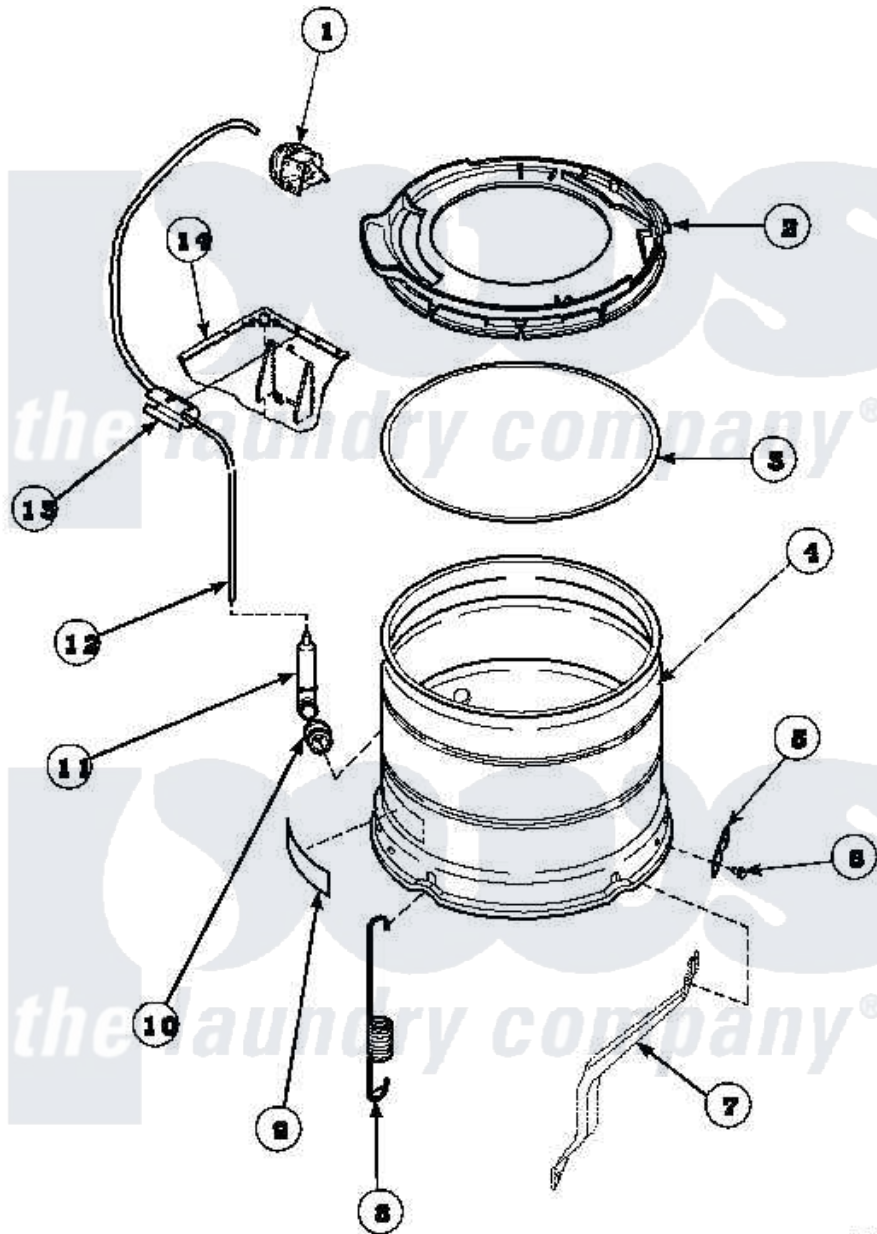

Amana LW8252L2 (BOM: PLW8252L2 A) 21 - OUTER TUB, COVER AND PRESSURE HOSE

Amana Residential Amana LW8252L2 (BOM: PLW8252L2 A) Washer Parts Parts Diagram 21 - OUTER TUB, COVER AND PRESSURE HOSE

Click on the part number to view part

Item	Original Part Number	Replaced By	Status	Part Description
1	36045	40055101		Switch, Pressure
2	36025P			Assembly, Tub Cover and Gasket
3	32857			Gasket, Tub Cover Small
4	34438P			Assembly, Outer Tub
5	27926			Plate, Leg .063
6	35369	40128701		Screw, 5/16-18 X .50
7	34471		Not Available	LEG,SUPPORT
8	35948			Spring, Leg-Large Tub
9	500049		Not Available	STICKER
10	29175	40037801		Grommet
11	30907	40008501		Assembly, Pressure Bulb
12	29213	39125		Tubing 31
13	36985		Not Available	CLIP, HOSE
14	34475P		Not Available	CABINET