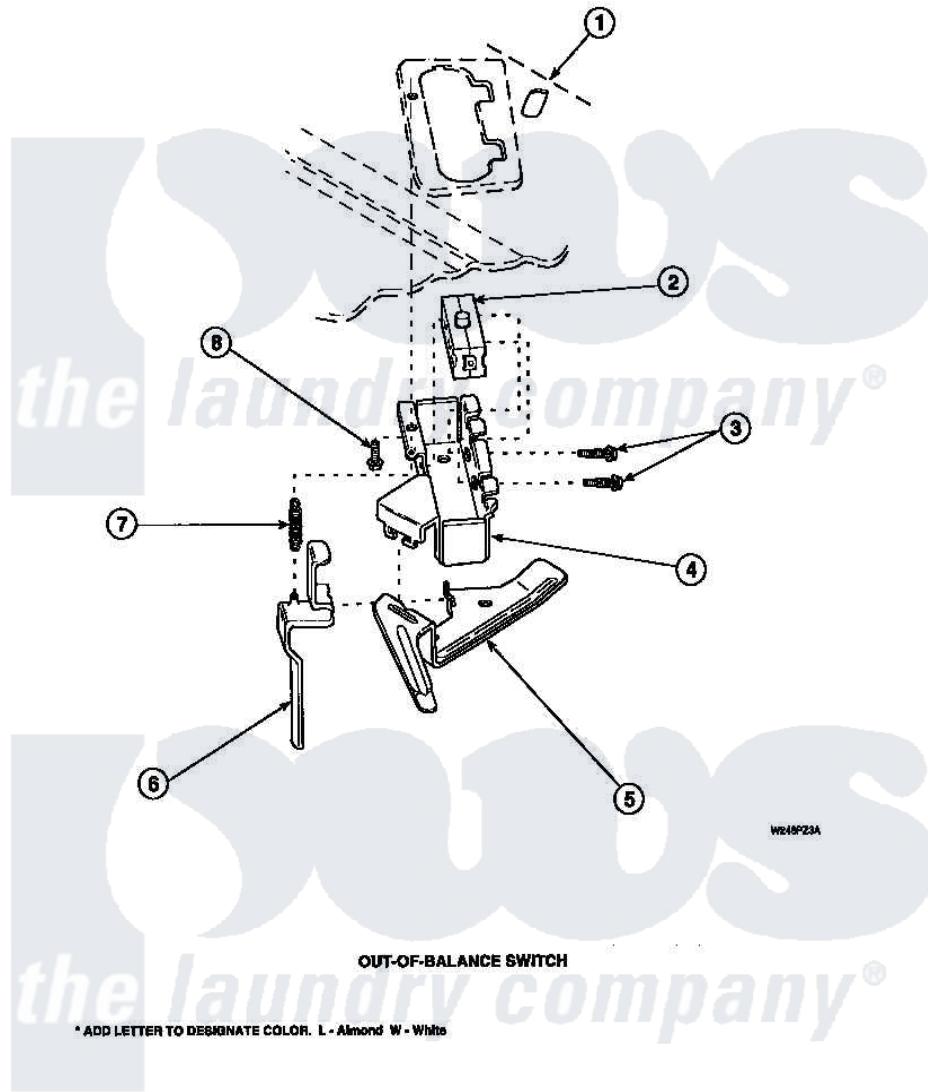

Amana LW8252L2 (BOM: PLW8252L2 A) 22 - OUT-OF-BALANCE SWITCH

Amana [Residential Amana LW8252L2 \(BOM: PLW8252L2 A\) Washer Parts](#) Parts Diagram 22 - OUT-OF-BALANCE SWITCH

[Click on the part number to view part](#)

Item	Original Part Number	Replaced By	Status	Part Description
1	34902P		Not Available	TOP
2	33445	27001095		Switch, Lid
3	36510			Screw
4	36497P			Kit, Switch Holder
5	33441			Arm, Actuator
6	33442			Lever, Unbalanced Load
7	33443			Spring
8	23962	W10116760		Screw