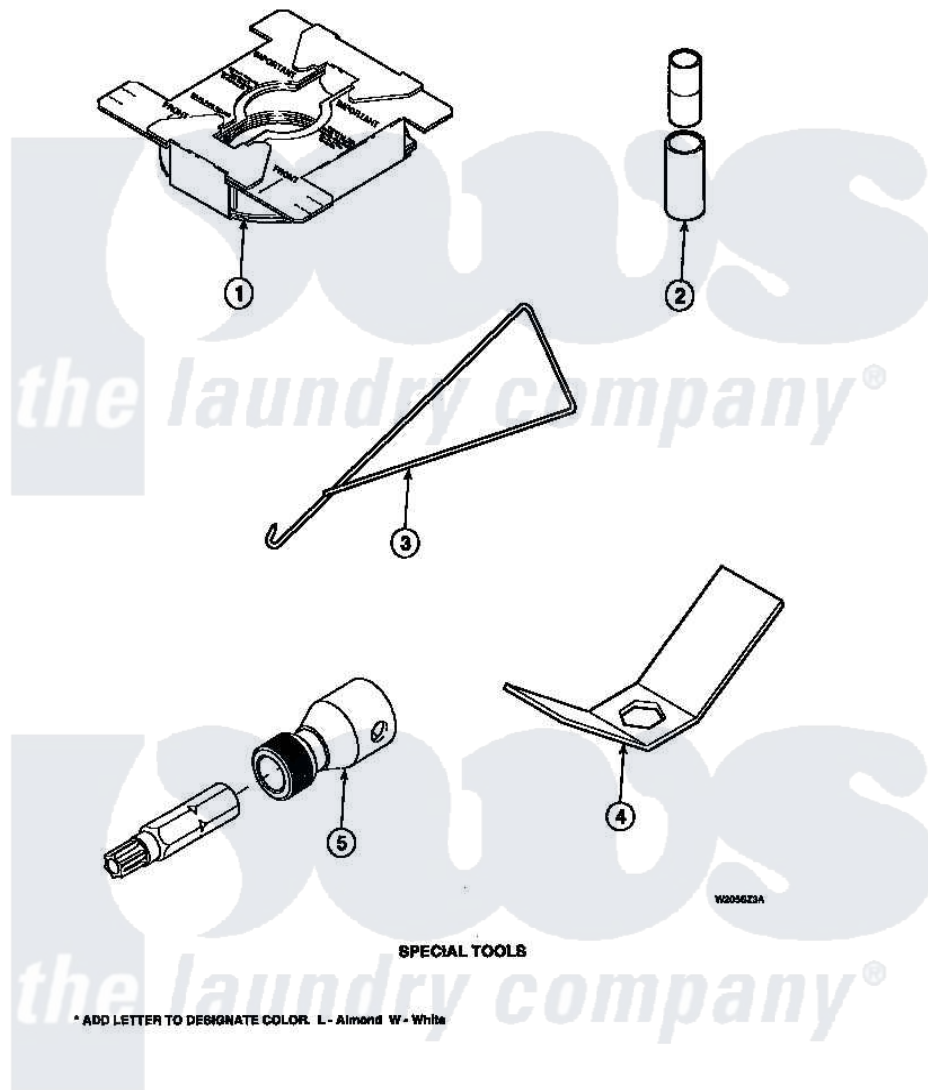

Amana LW8252L2 (BOM: PLW8252L2 A) 24 - SPECIAL TOOLS

Amana [Residential Amana LW8252L2 \(BOM: PLW8252L2 A\) Washer Parts](#) Parts Diagram 24 - SPECIAL TOOLS

[Click on the part number to view part](#)

Item	Original Part Number	Replaced By	Status	Part Description
1	36926		Not Available	BRACE, SHIPPING
2	242P4			Installer, Spring
3	289P4	321P4		Hook, Spring
4	237P4	306P4		Hex Wrench
5	282P4			T25 Tamper Resistant Bit
"	24161			Torx Bit Holder
NI	555P3	725P3		Kit