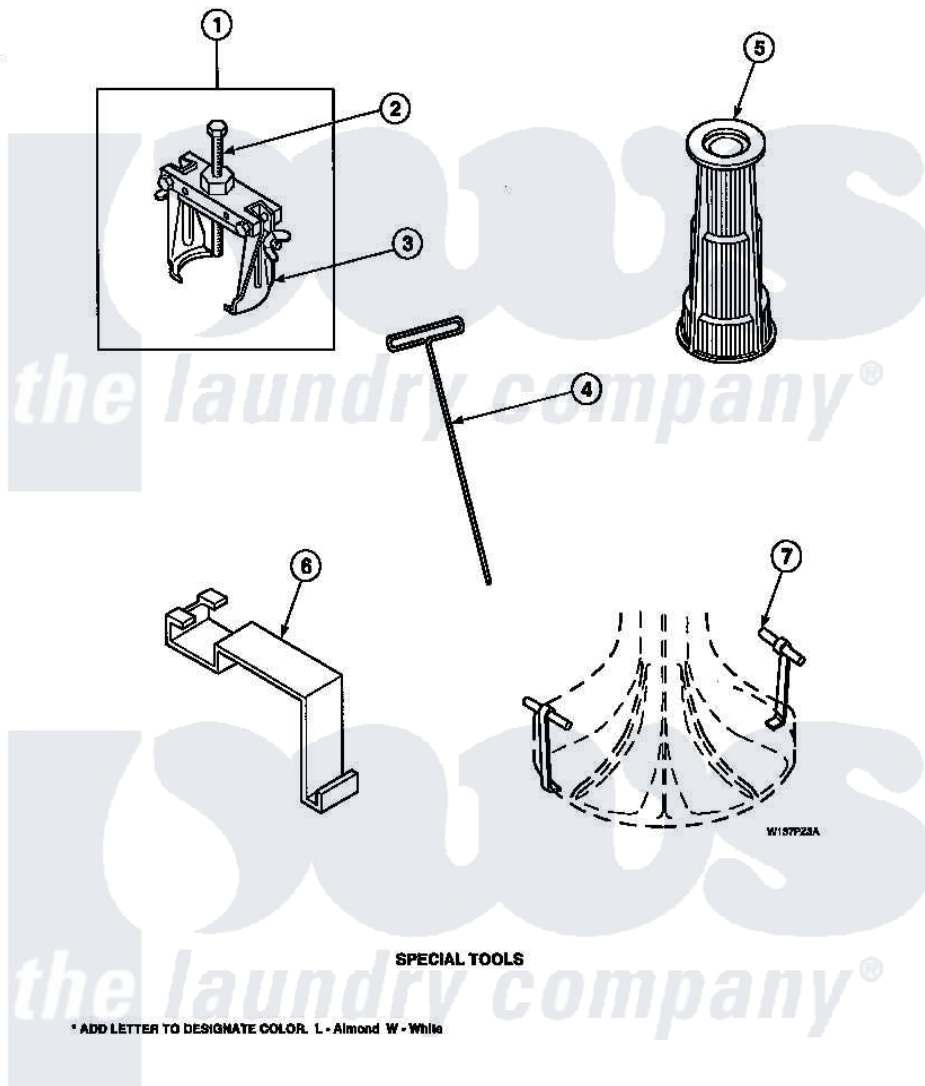

Amana LW8252L2 (BOM: PLW8252L2 A) 25 - SPECIAL TOOLS

Amana Residential Amana LW8252L2 (BOM: PLW8252L2 A) Washer Parts Parts Diagram 25 - SPECIAL TOOLS

[Click on the part number to view part](#)

Item	Original Part Number	Replaced By	Status	Part Description
1	294P4			Bell Tool
2	294P4B			Drive Bell Bolt
3	294P4A			Jaw, Drive Bell Tool
4	291P4		Not Available	WRENCH, T - ALLEN
5	293P4			Seal Tool
6	273P4			Tub Cover Gasket Tool
7	254P4P			Agitator Hooks
NI	555P3	725P3		Kit